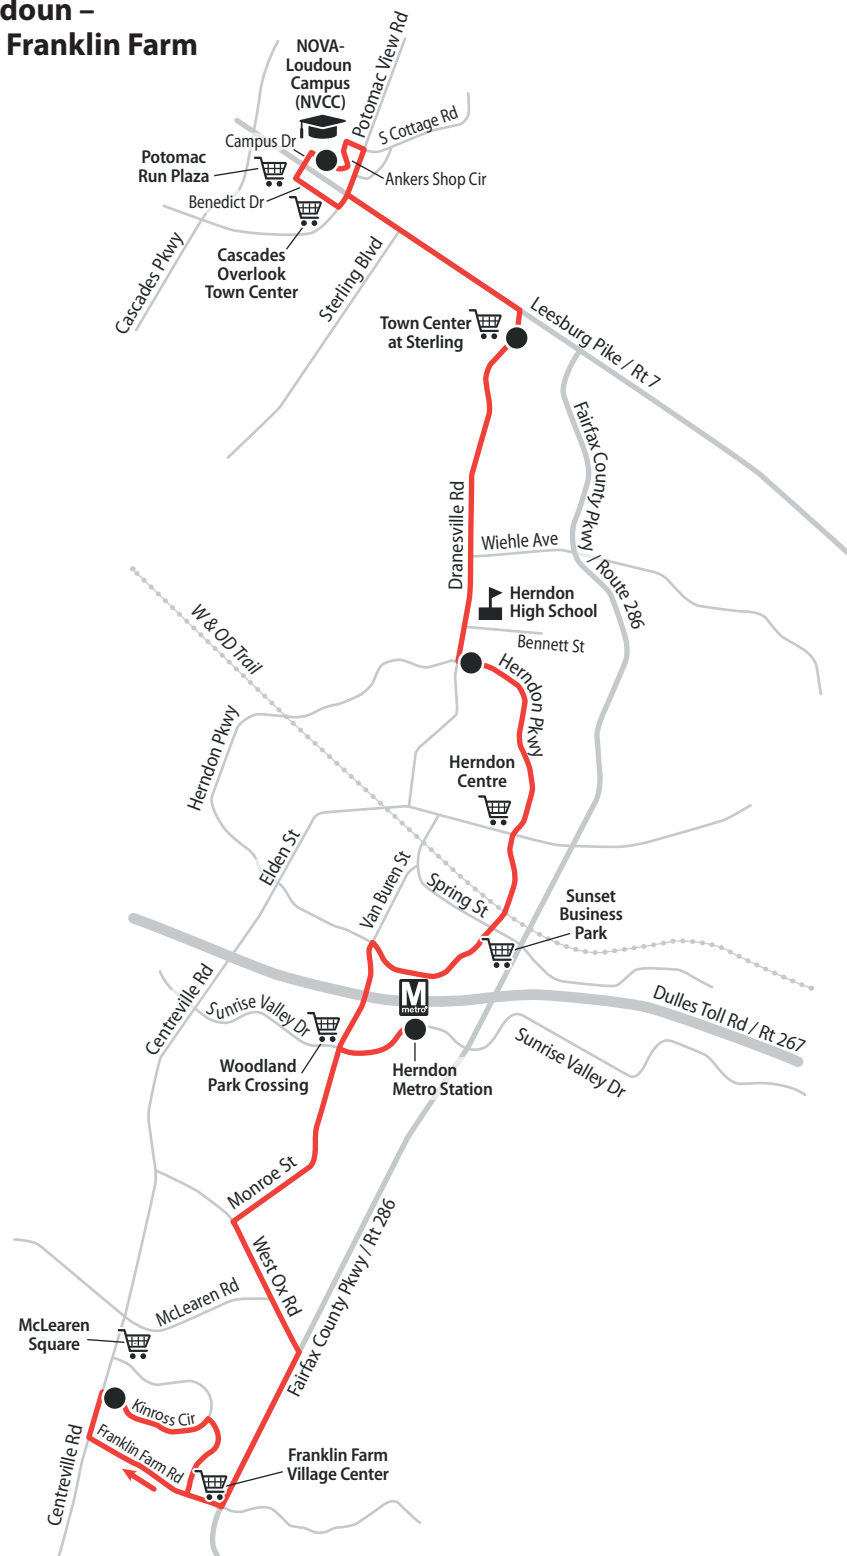

● Timepoint • Punto de tiempo

How to Use the Timetable

- » Use the map to find the stops closest to where you will get on and off the bus.
- » Select the schedule (Weekday, Saturday, Sunday) for when you will travel. Along the top of the schedule, find the stop at or nearest to the point where you will get on the bus. Follow that column down to the time you want to leave.
- » Use the same method to find the times the bus is scheduled to arrive at the stop where you will get off the bus.
- » If the bus stop is not listed, use the time shown for the bus stop before it as the time to wait at the stop.

Monday through Friday • Lunes a Viernes
Southbound • Dirección sur

Route Number • Número de ruta	NOVA - Loudoun Campus (NVCC) on Ankers Shop Circle	Dranesville Rd at Town Center Plaza	Herndon Pkwy & Dranesville Rd	Herndon Metro Station (Arrive • Llegada)	Herndon Metro Station (Depart • Salida)	Kinross Circle & Kilbrennan Ct
--------------------------------------	---	--	--	---	--	---

Saturday & Sunday • Sábado y Domingo
Southbound • Dirección sur

Route Number • Número de ruta	NOVA - Loudoun Campus (NVCC) on Ankers Shop Circle	Dranesville Rd at Town Center Plaza	Herndon Pkwy & Dranesville Rd	Herndon Metro Station (Arrive • Llegada)	Herndon Metro Station (Depart • Salida)	Kinross Circle & Kilbrennan Ct
--------------------------------------	---	--	--	---	--	---

Saturday & Sunday • Sábado y Domingo
Northbound • Dirección norte

Route Number • Número de ruta	Kinross Circle & Kilbrennan Ct	Herndon Metro Station (Arrive • Llegada)	Herndon Metro Station (Depart • Salida)	Dranesville Rd & Herndon Pkwy	Dranesville Rd opposite Town Center Plaza	NOVA - Loudoun Campus (NVCC) on Ankers Shop Circle
--------------------------------------	---	---	--	--	--	---