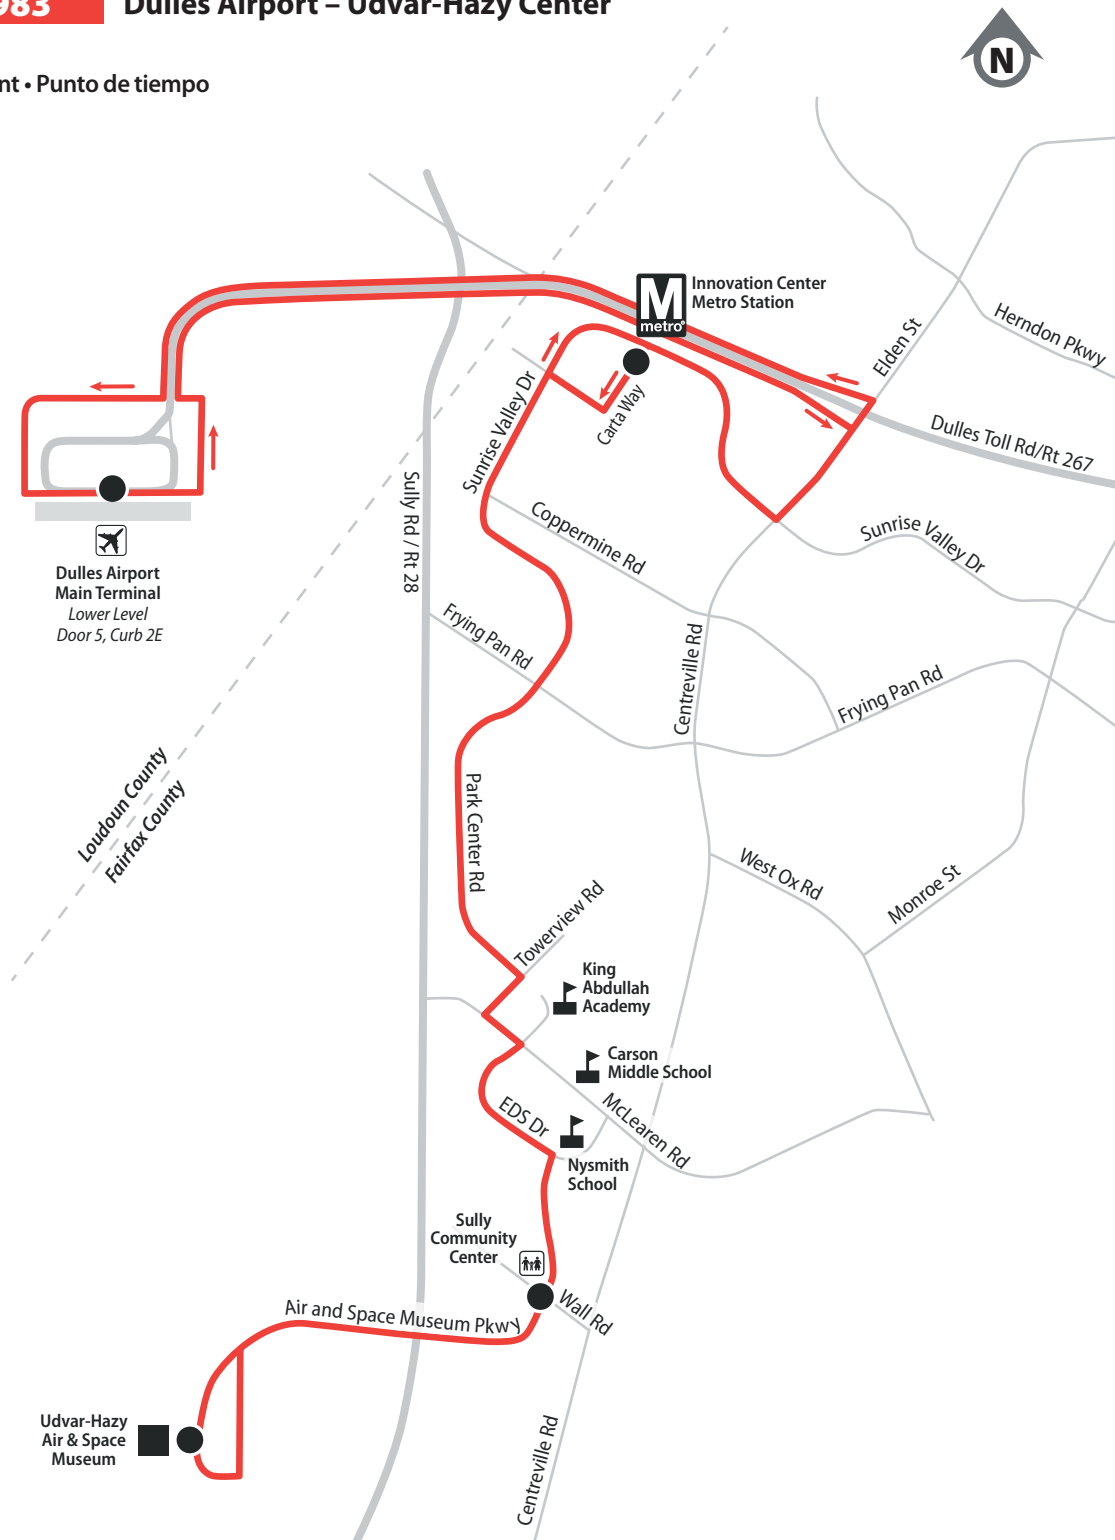

● Timepoint • Punto de tiempo

How to Use the Timetable

- » Use the map to find the stops closest to where you will get on and off the bus.
- » Select the schedule (Weekday, Saturday, Sunday) for when you will travel. Along the top of the schedule, find the stop at or nearest to the point where you will get on the bus. Follow that column down to the time you want to leave.
- » Use the same method to find the times the bus is scheduled to arrive at the stop where you will get off the bus.
- » If the bus stop is not listed, use the time shown for the bus stop before it as the time to wait at the stop.

Saturday & Sunday • Sábado y Domingo
Northbound • Dirección norte

Route Number • Número de ruta	Udvar-Hazy Air & Space Museum	Air & Space Museum Pkwy & Wall Rd	Innovation Center Metro Station (South) 	Dulles Airport 
☀ AM Service • Servicio de AM				
983	—	7:39	7:50	8:04
983	—	8:39	8:50	9:04
983	9:35	9:39	9:50	10:04
983	10:35	10:39	10:50	11:04
983	11:35	11:39	11:50	12:04
🌙 PM Service • Servicio de PM				
983	12:35	12:39	12:50	1:04
983	1:35	1:39	1:50	2:04
983	2:35	2:39	2:50	3:04
983	3:35	3:39	3:50	4:04
983	4:35	4:39	4:50	5:04
983	5:35	5:39	5:50	6:04
983	6:35	6:39	6:50	7:04

Saturday & Sunday • Sábado y Domingo
Southbound • Dirección sur

Route Number • Número de ruta	Dulles Airport 	Innovation Center Metro Station (South) 	Air & Space Museum Pkwy & Wall Rd	Udvar-Hazy Air & Space Museum
☀ AM Service • Servicio de AM				
983	—	7:16	7:26	—
983	8:07	8:16	8:26	—
983	9:07	9:16	9:26	9:30
983	10:07	10:16	10:26	10:30
983	11:07	11:16	11:26	11:30
🌙 PM Service • Servicio de PM				
983	12:07	12:16	12:26	12:30
983	1:07	1:16	1:26	1:30
983	2:07	2:16	2:26	2:30
983	3:07	3:16	3:26	3:30
983	4:07	4:16	4:26	4:30
983	5:07	5:16	5:26	5:30
983	6:08	6:17	6:27	6:31