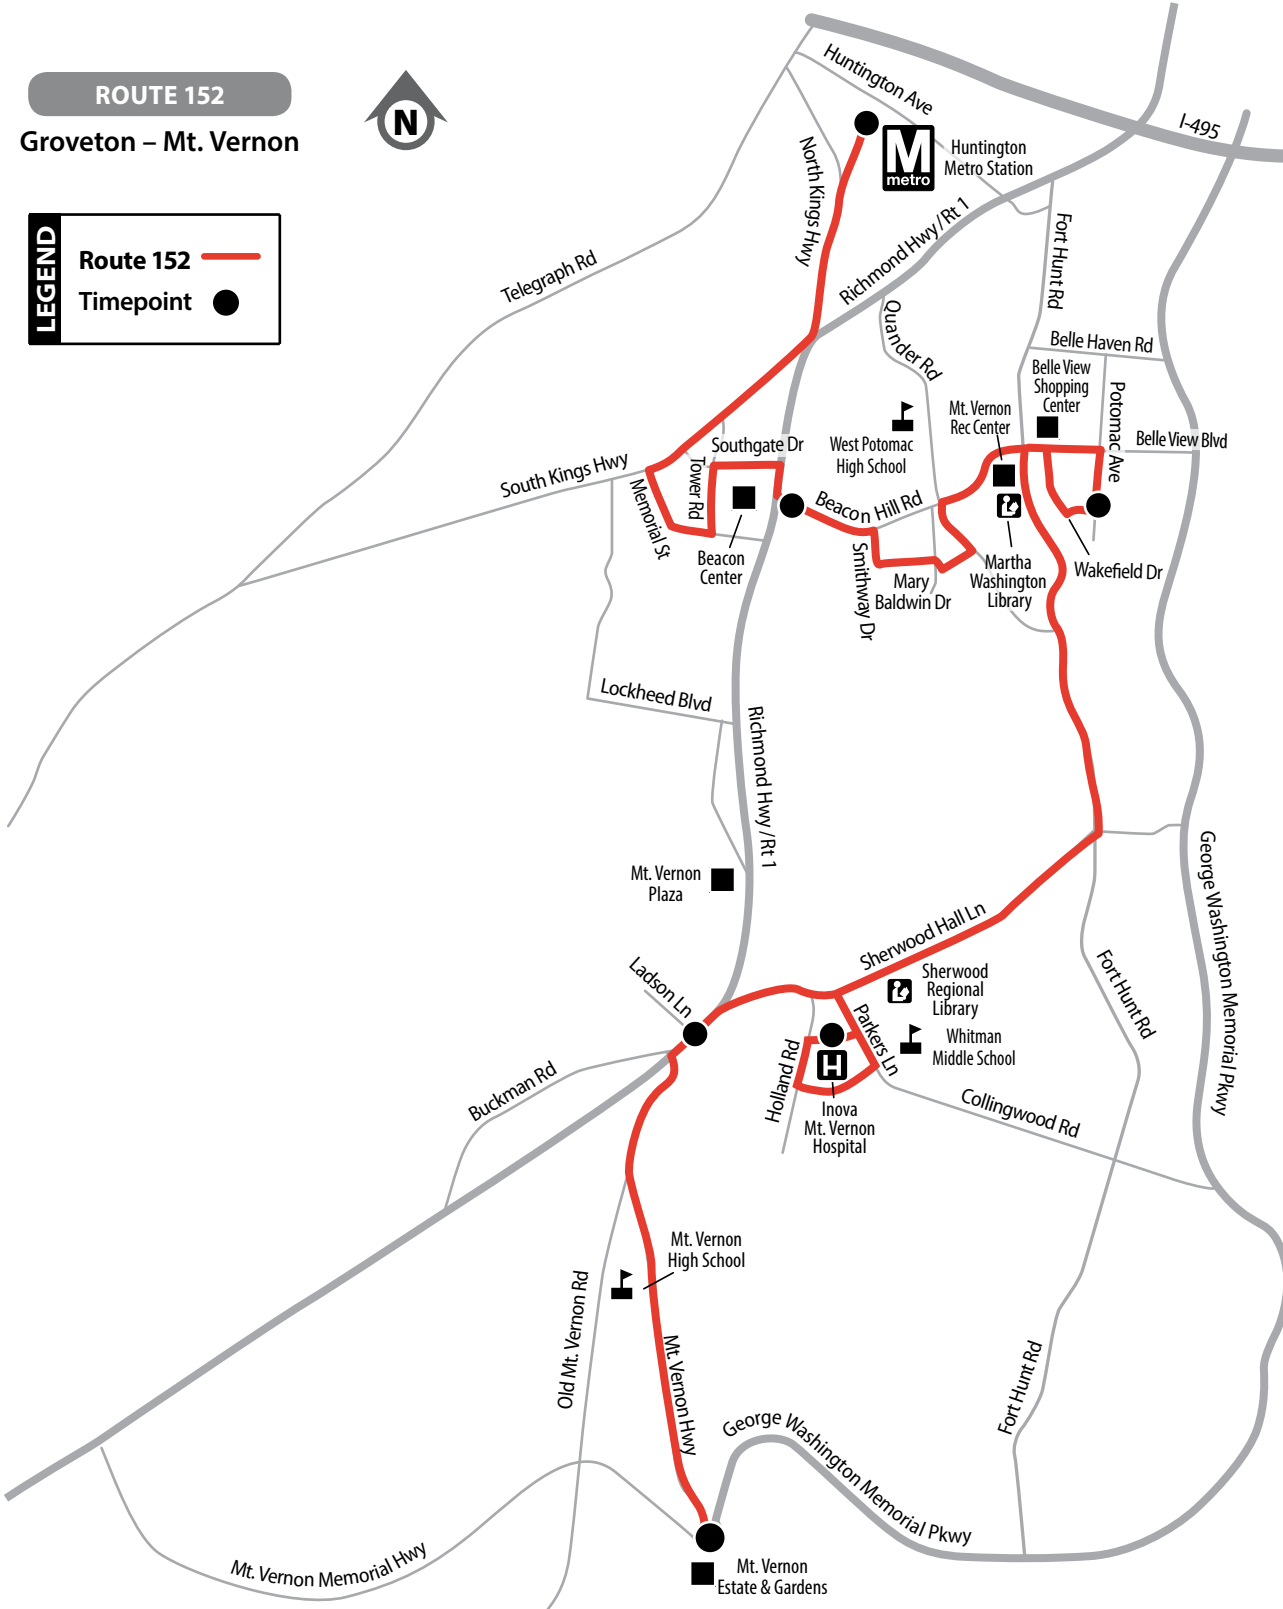

ROUTE 152

Groveton – Mt. Vernon

LEGEND

Route 152 —
Timepoint ●

152

Effective December 19, 2015

Groveton – Mt. Vernon

Huntington Metro Station • Groveton • Bucknell Manor •
Belle View • Inova Mt. Vernon Hospital •
Mt. Vernon Estate and Gardens

*Mt. Vernon
Estate & Gardens*

*Richmond Hwy &
Ladson Ln*

*Inova Mt. Vernon
Hospital*

*Wakefield Dr &
Potomac Ave*

*Beacon Hill Rd &
Richmond Hwy*

 *Huntington
Metro Station
(South side)*

 *Huntington
Metro Station
(South side)*

Mt. Vernon
Estate & Gardens

Richmond Hwy &
Ladson Ln

Inova Mt. Vernon
Hospital

Wakefield Dr &
Potomac Ave

Beacon Hill Rd &
Richmond Hwy

Huntington
Metro Station
(South side)

Huntington
Metro Station
(South side)

Beacon Hill Rd &
Richmond Hwy

Wakefield Dr &
Potomac Ave

Inova Mt. Vernon
Hospital

Richmond Hwy &
Ladson Ln

Mt. Vernon
Estate & Gardens

Sunday – AM Northbound Service ☀️

6:25	6:31	6:36	6:46	6:55	7:05
7:25	7:31	7:36	7:46	7:55	8:05
8:25	8:31	8:36	8:46	8:55	9:05
9:25	9:31	9:36	9:47	9:56	10:09
10:30	10:36	10:41	10:52	11:01	11:14
11:30	11:36	11:41	11:52	12:01 PM	12:14