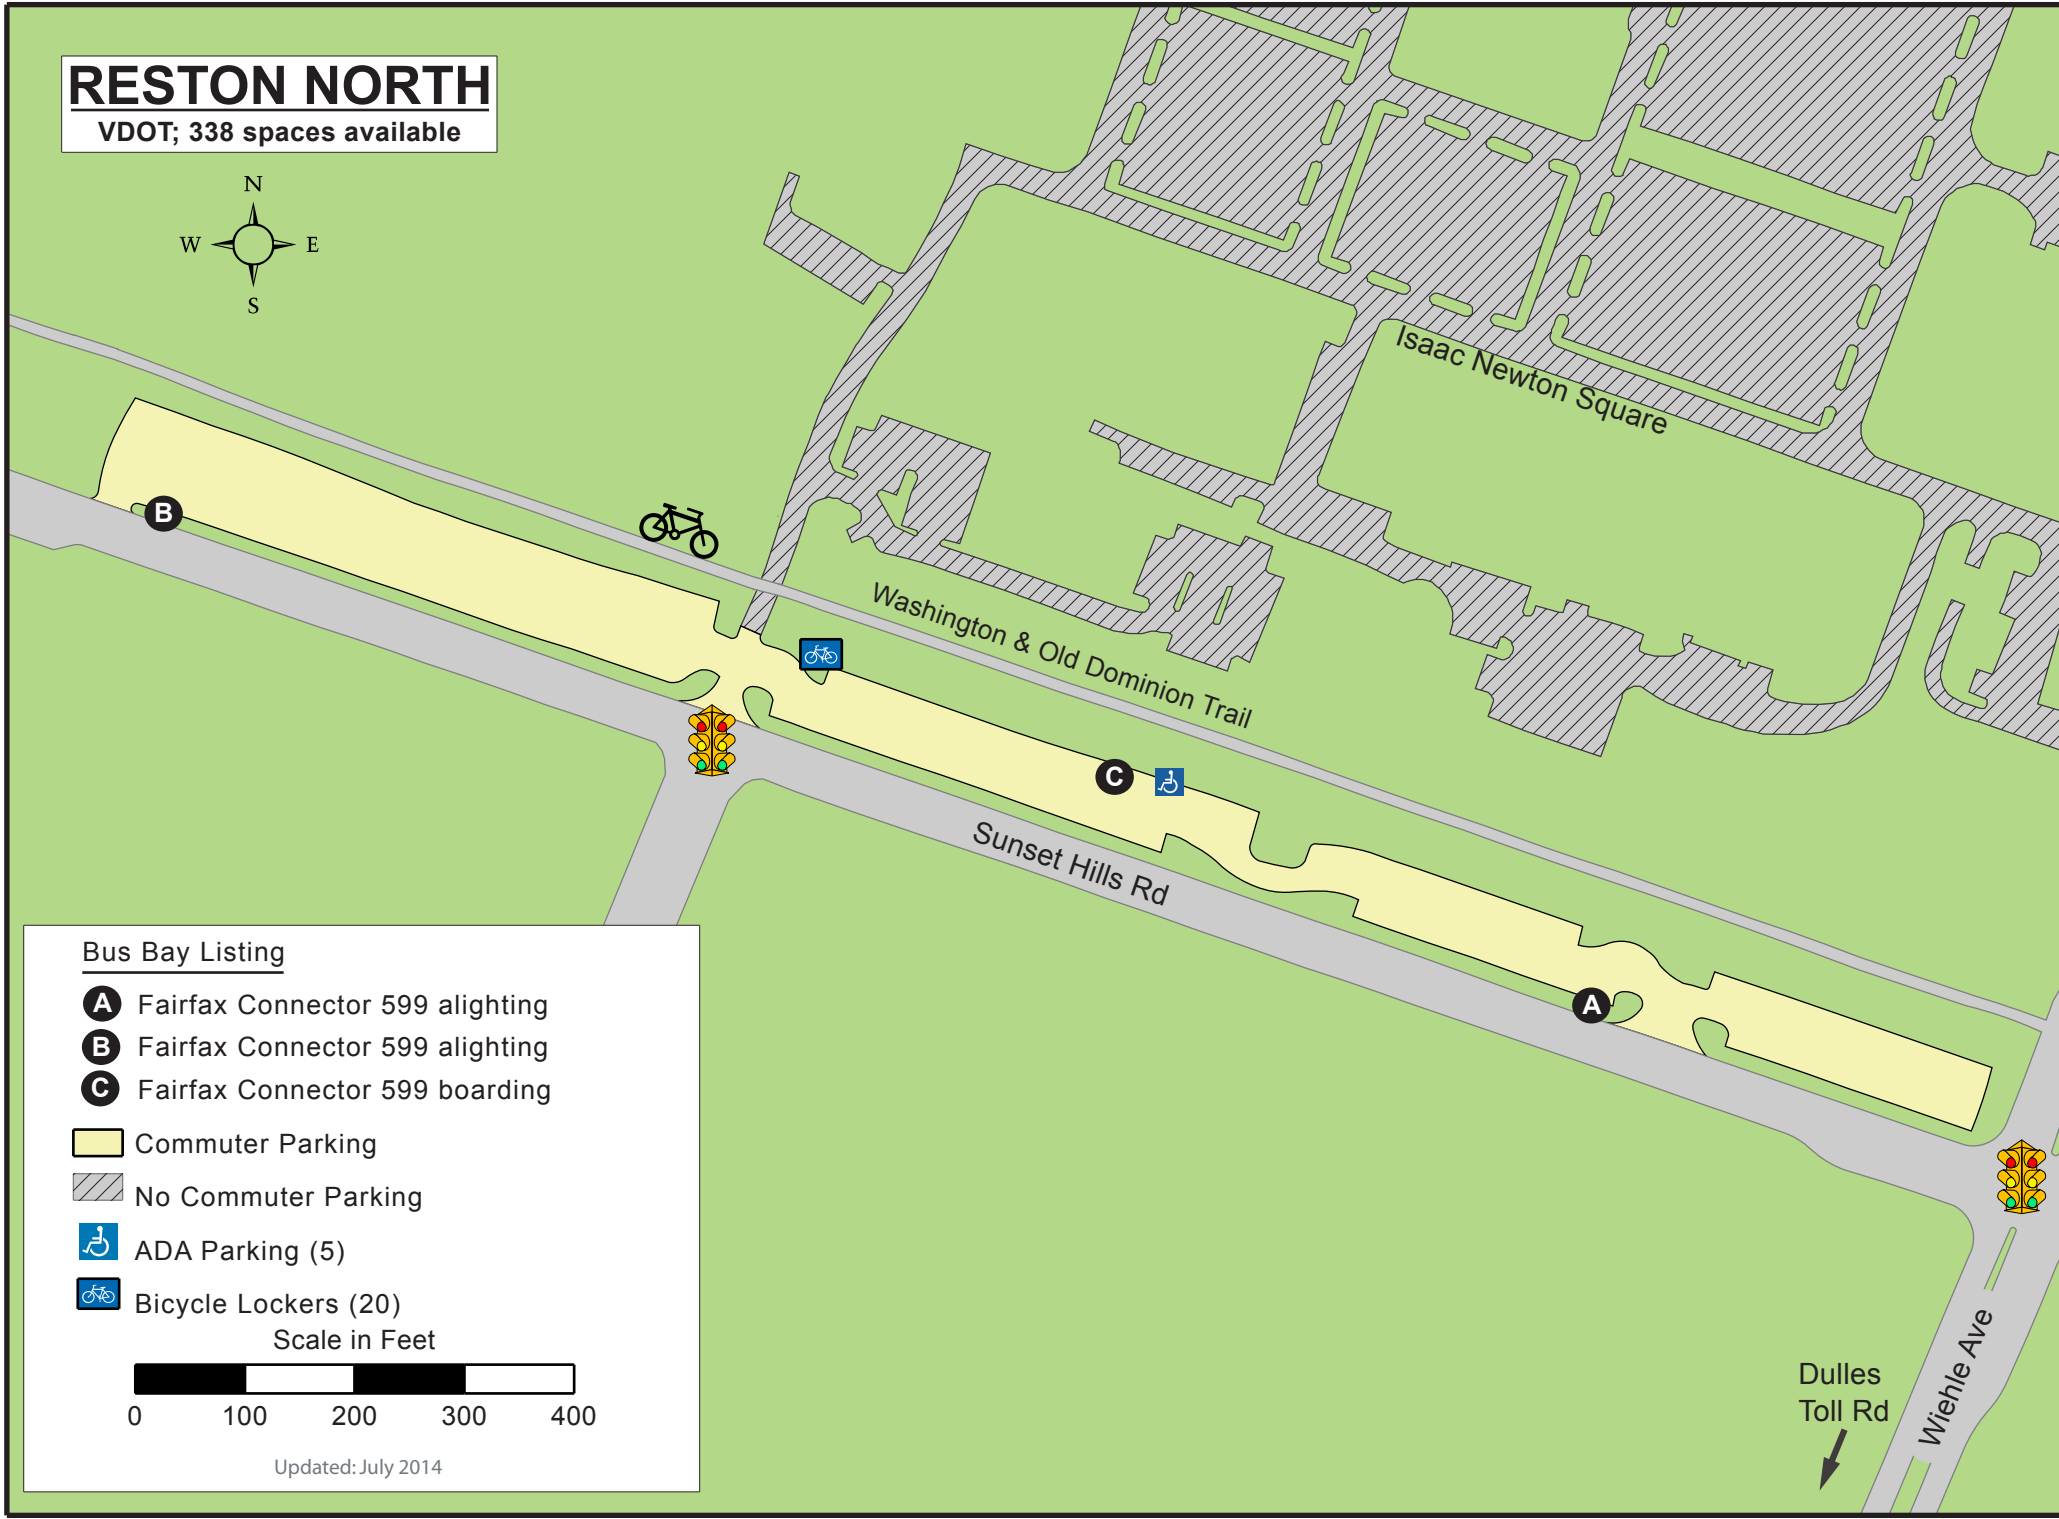

RESTON NORTH

VDOT; 338 spaces available

Bus Bay Listing

- A** Fairfax Connector 599 alighting
- B** Fairfax Connector 599 alighting
- C** Fairfax Connector 599 boarding

Commuter Parking

No Commuter Parking

ADA Parking (5)

Bicycle Lockers (20)

Scale in Feet

Updated: July 2014