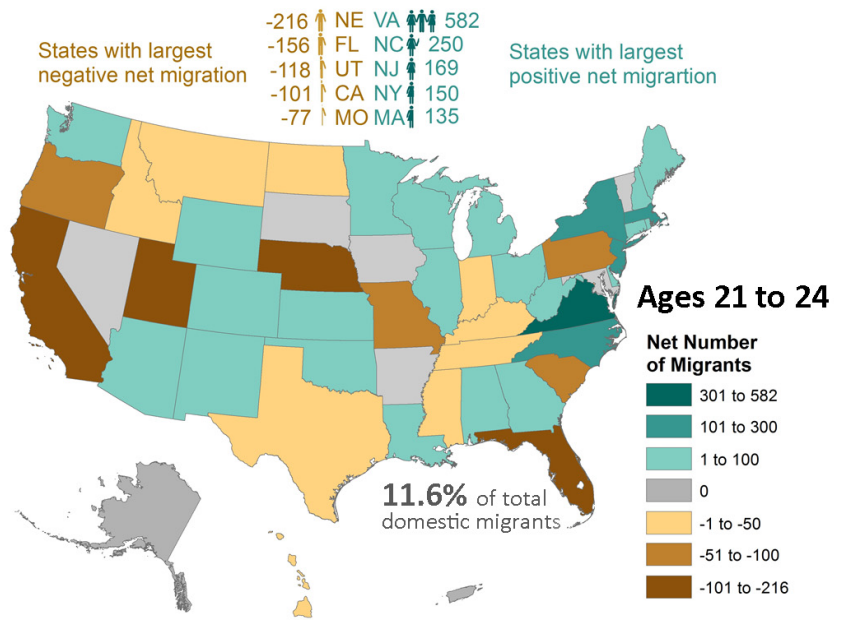

# Annual Domestic Migration by Age, Fairfax-Falls Church Area

Source: U.S. Bureau of the Census, 2006-2010 American Community Survey, Public Use Microdata Sample (PUMS). The domestic migration data represent annual movement of persons to and from the Fairfax-Falls Church Area and other locations in the United States. Prepared by Paul Maliszewski, Economic, Demographic and Statistical Research, Department of Neighborhood and Community Services, Fairfax County, Virginia