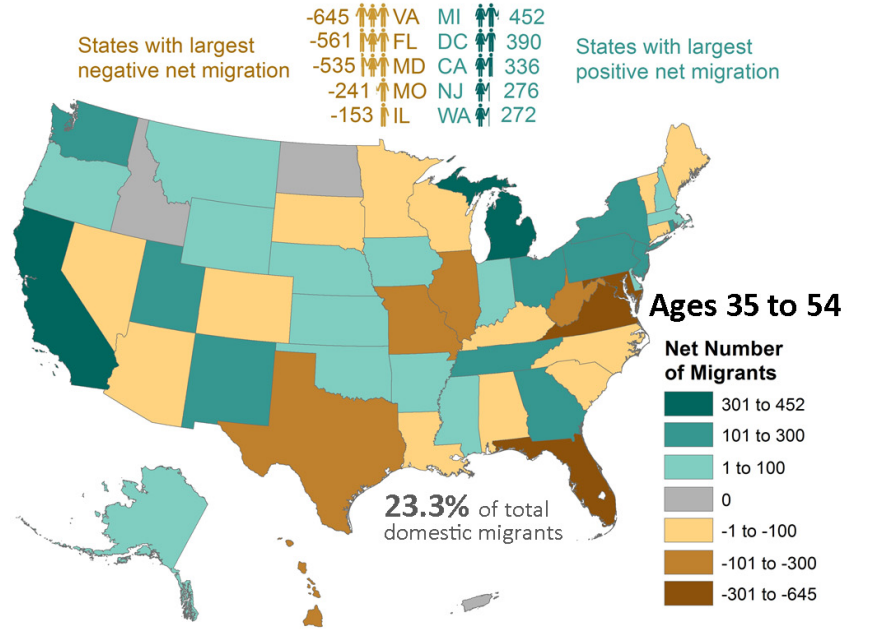

# Annual Domestic Migration by Age, Fairfax-Falls Church Area

Source: U.S. Bureau of the Census, 2006-2010 American Community Survey, Public Use Microdata Sample (PUMS). The domestic migration data represent annual movement of persons to and from the Fairfax-Falls Church Area and other locations in the United States. Prepared by Paul Maliszewski, Economic, Demographic and Statistical Research, Department of Neighborhood and Community Services, Fairfax County, Virginia