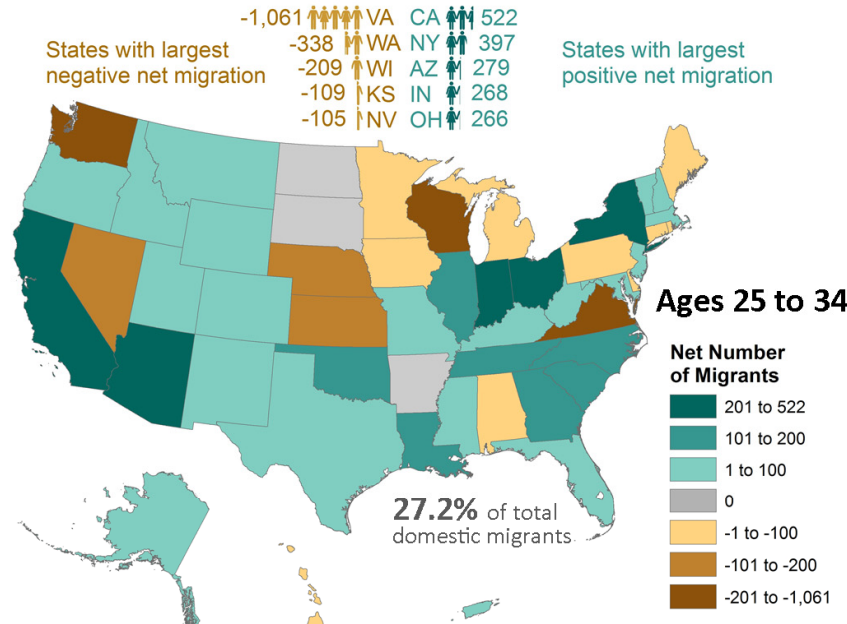

# Annual Domestic Migration by Age, Fairfax-Falls Church Area

Source: U.S. Bureau of the Census, 2006-2010 American Community Survey, Public Use Microdata Sample (PUMS). The domestic migration data represent annual movement of persons to and from the Fairfax-Falls Church Area and other locations in the United States. Prepared by Paul Maliszewski, Economic, Demographic and Statistical Research, Department of Neighborhood and Community Services, Fairfax County, Virginia