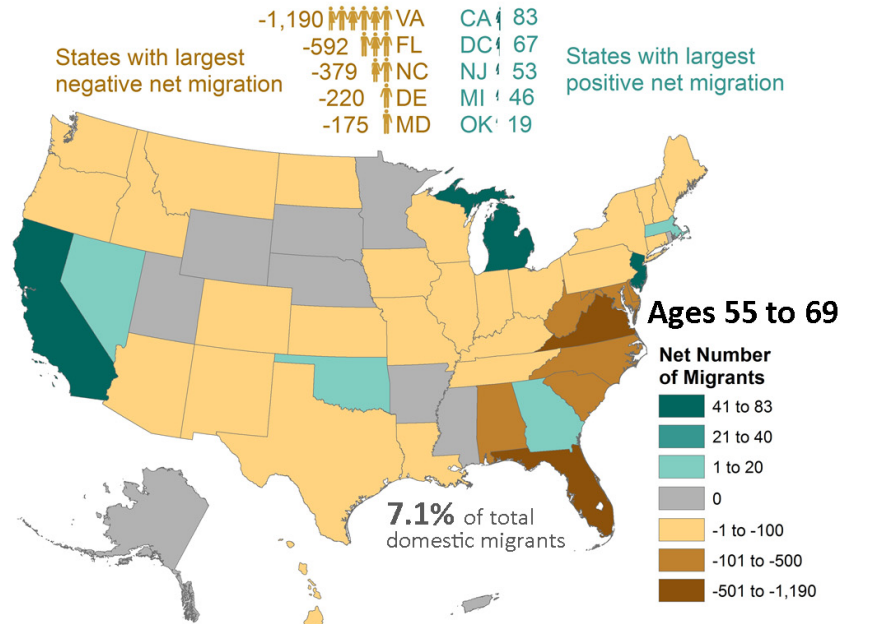

# Annual Domestic Migration by Age, Fairfax-Falls Church Area

Source: U.S. Bureau of the Census, 2006-2010 American Community Survey, Public Use Microdata Sample (PUMS). The domestic migration data represent annual movement of persons to and from the Fairfax-Falls Church Area and other locations in the United States. Prepared by Paul Maliszewski, Economic, Demographic and Statistical Research, Department of Neighborhood and Community Services, Fairfax County, Virginia