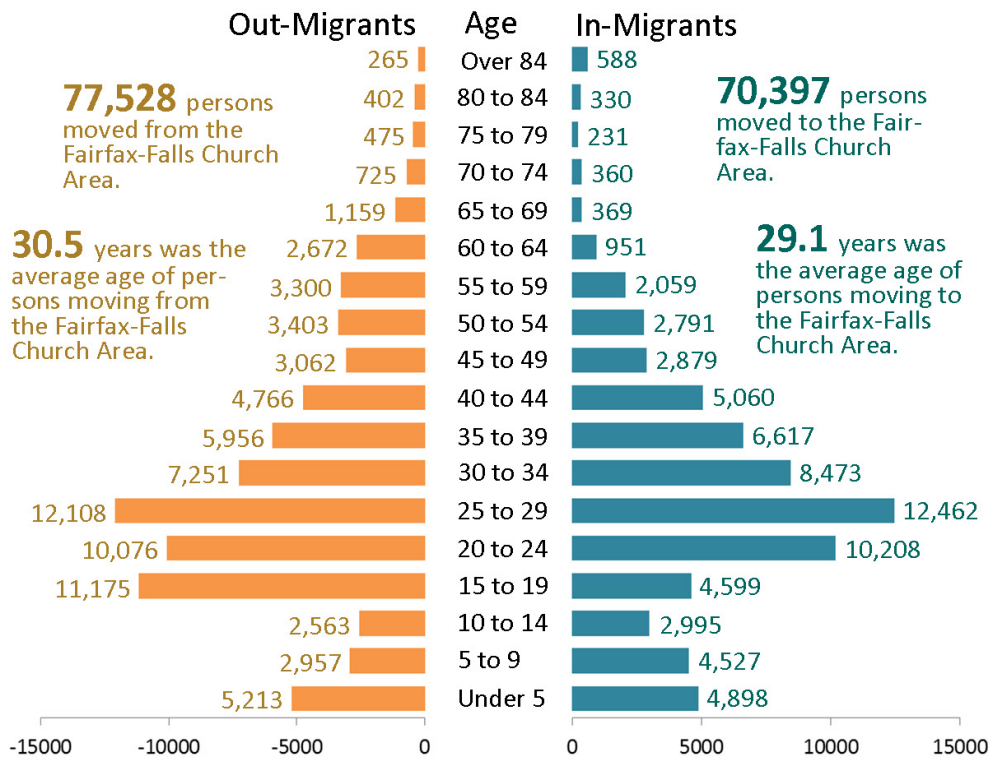

# Annual Domestic Migration by Age, Fairfax-Falls Church Area

Source: U.S. Bureau of the Census, 2006-2010 American Community Survey, Public Use Microdata Sample (PUMS). The domestic migration data represent annual movement of persons to and from the Fairfax-Falls Church Area and other locations in the United States. Prepared by Paul Maliszewski, Economic, Demographic and Statistical Research, Department of Neighborhood and Community Services, Fairfax County, Virginia