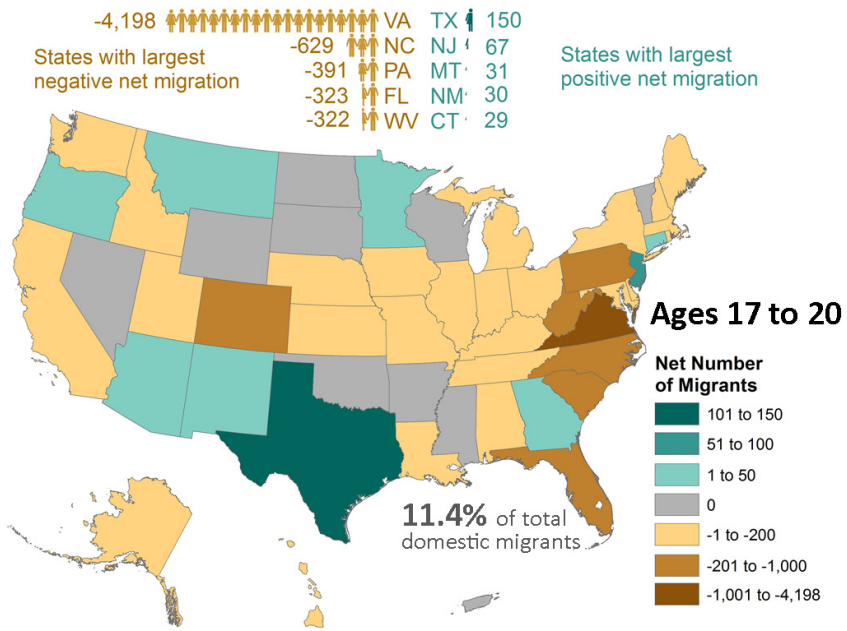

# Annual Domestic Migration by Age, Fairfax-Falls Church Area

Source: U.S. Bureau of the Census, 2006-2010 American Community Survey, Public Use Microdata Sample (PUMS). The domestic migration data represent annual movement of persons to and from the Fairfax-Falls Church Area and other locations in the United States. Prepared by Paul Maliszewski, Economic, Demographic and Statistical Research, Department of Neighborhood and Community Services, Fairfax County, Virginia