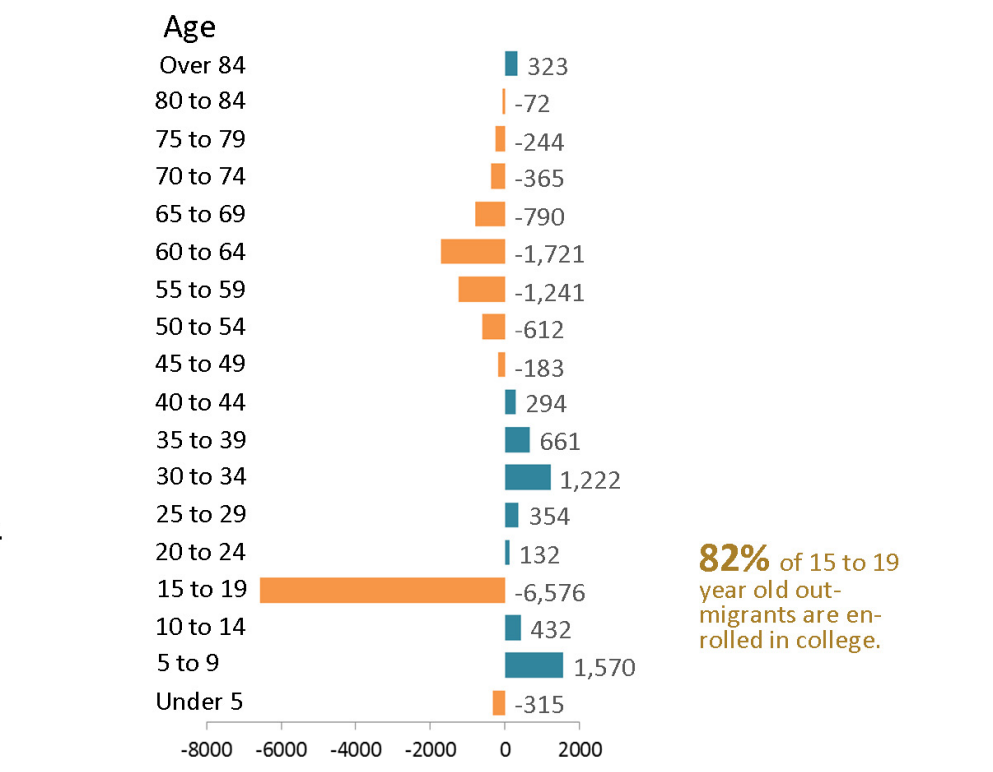

# Annual Domestic Migration by Age, Fairfax-Falls Church Area

Source: U.S. Bureau of the Census, 2006-2010 American Community Survey, Public Use Microdata Sample (PUMS). The domestic migration data represent annual movement of persons to and from the Fairfax-Falls Church Area and other locations in the United States. Prepared by Paul Maliszewski, Economic, Demographic and Statistical Research, Department of Neighborhood and Community Services, Fairfax County, Virginia