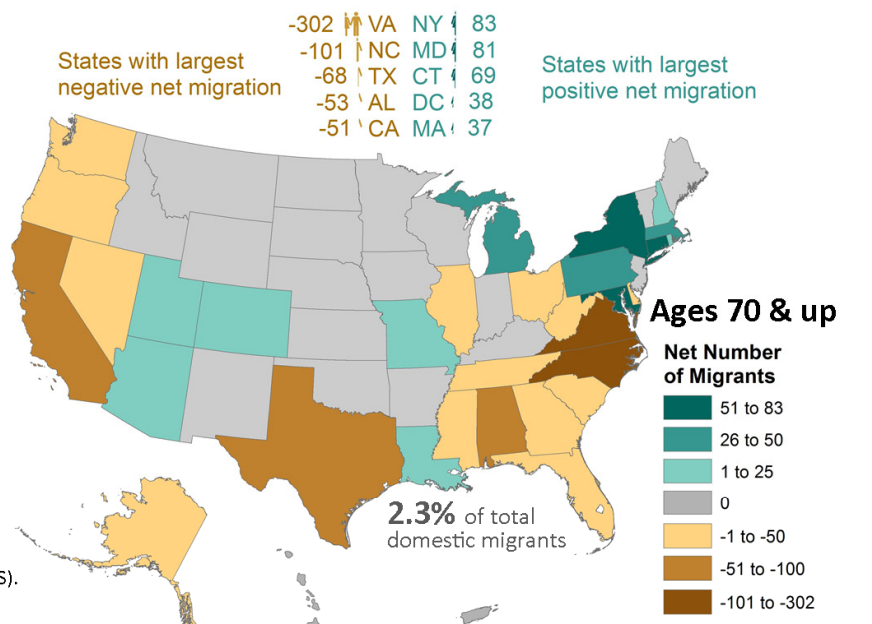

# Annual Domestic Migration by Age, Fairfax-Falls Church Area

Source: U.S. Bureau of the Census, 2006-2010 American Community Survey, Public Use Microdata Sample (PUMS). The domestic migration data represent annual movement of persons to and from the Fairfax-Falls Church Area and other locations in the United States. Prepared by Paul Maliszewski, Economic, Demographic and Statistical Research, Department of Neighborhood and Community Services, Fairfax County, Virginia