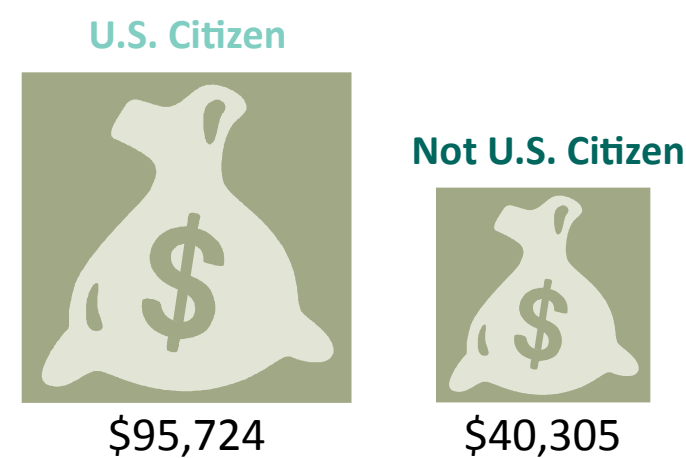

International Migration to the Fairfax-Falls Church Area

Countries with Largest Number of Migrants

Age of International Migrants All Persons

Median 2010 Personal Income Full-Time Workers Age 25 Years and Older

Percent with Postgraduate Degree Persons Age 25 Years and Older