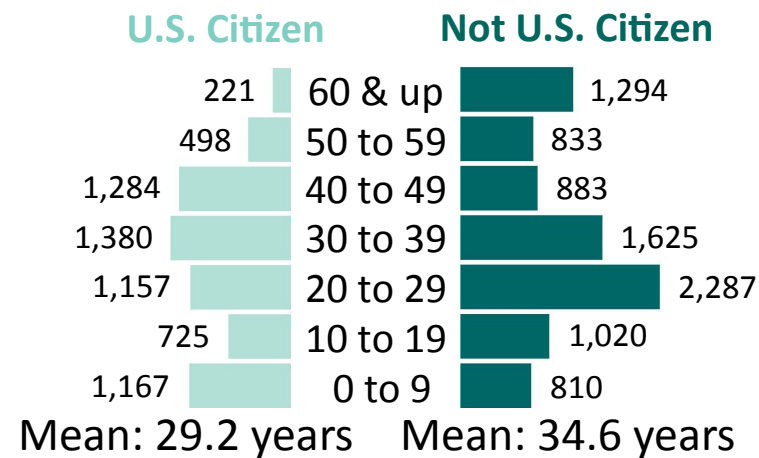

International Migration to the Fairfax-Falls Church Area

Countries with Largest Number of Migrants

Age of International Migrants All Persons

Median 2010 Personal Income Full-Time Workers Age 25 Years and Older

Percent with Postgraduate Degree Persons Age 25 Years and Older