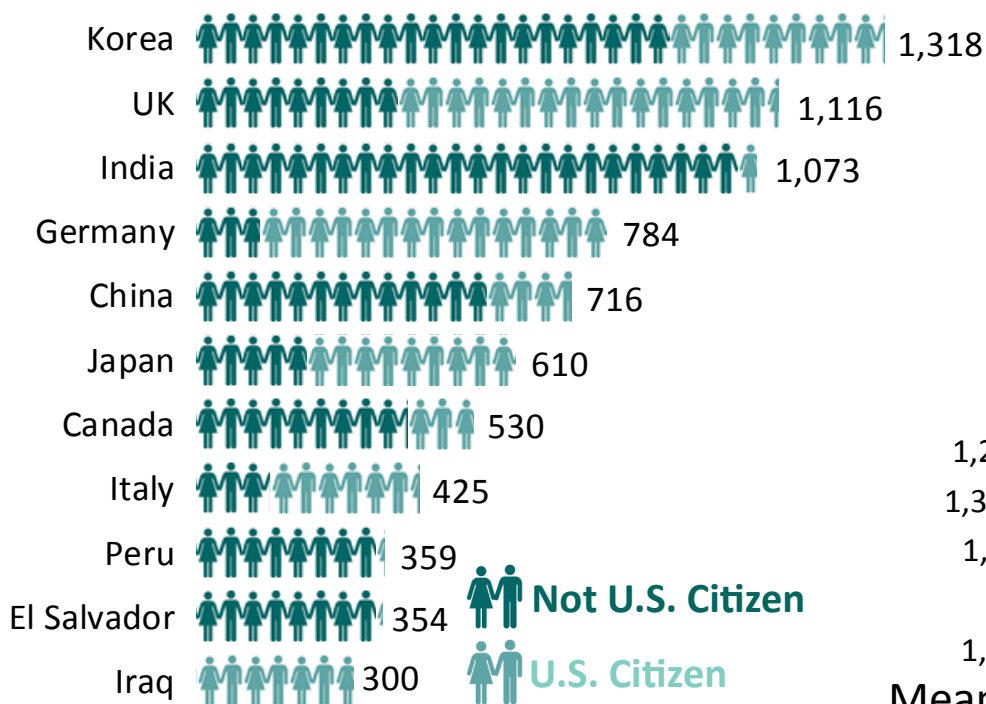

International Migration to the Fairfax-Falls Church Area

Countries with Largest Number of Migrants

Age of International Migrants All Persons

Median 2010 Personal Income Full-Time Workers Age 25 Years and Older

Percent with Postgraduate Degree Persons Age 25 Years and Older