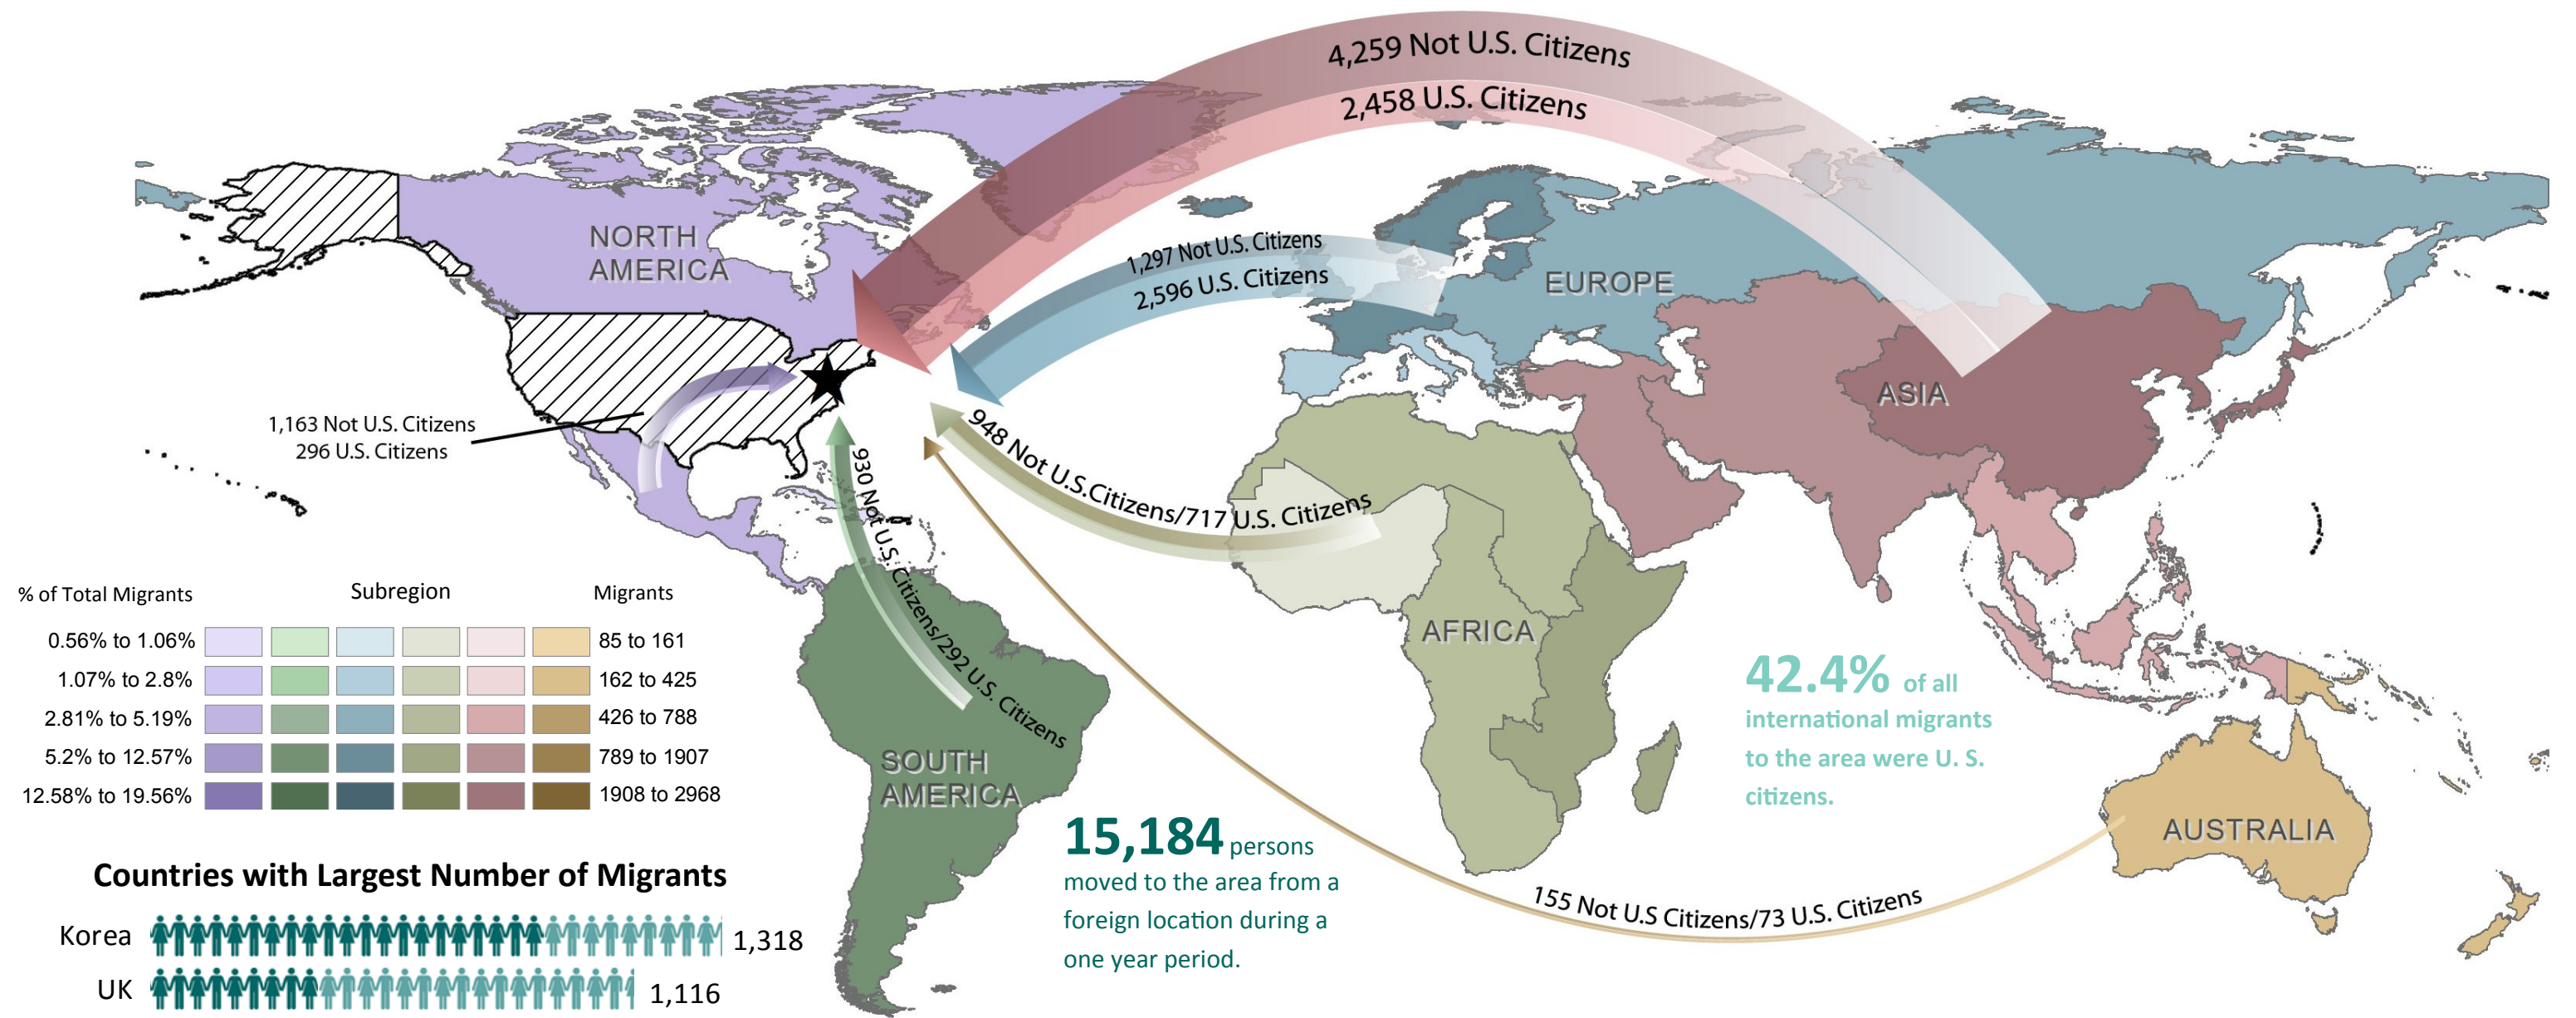

International Migration to the Fairfax-Falls Church Area

Countries with Largest Number of Migrants

Age of International Migrants All Persons

Median 2010 Personal Income Full-Time Workers Age 25 Years and Older

Percent with Postgraduate Degree Persons Age 25 Years and Older