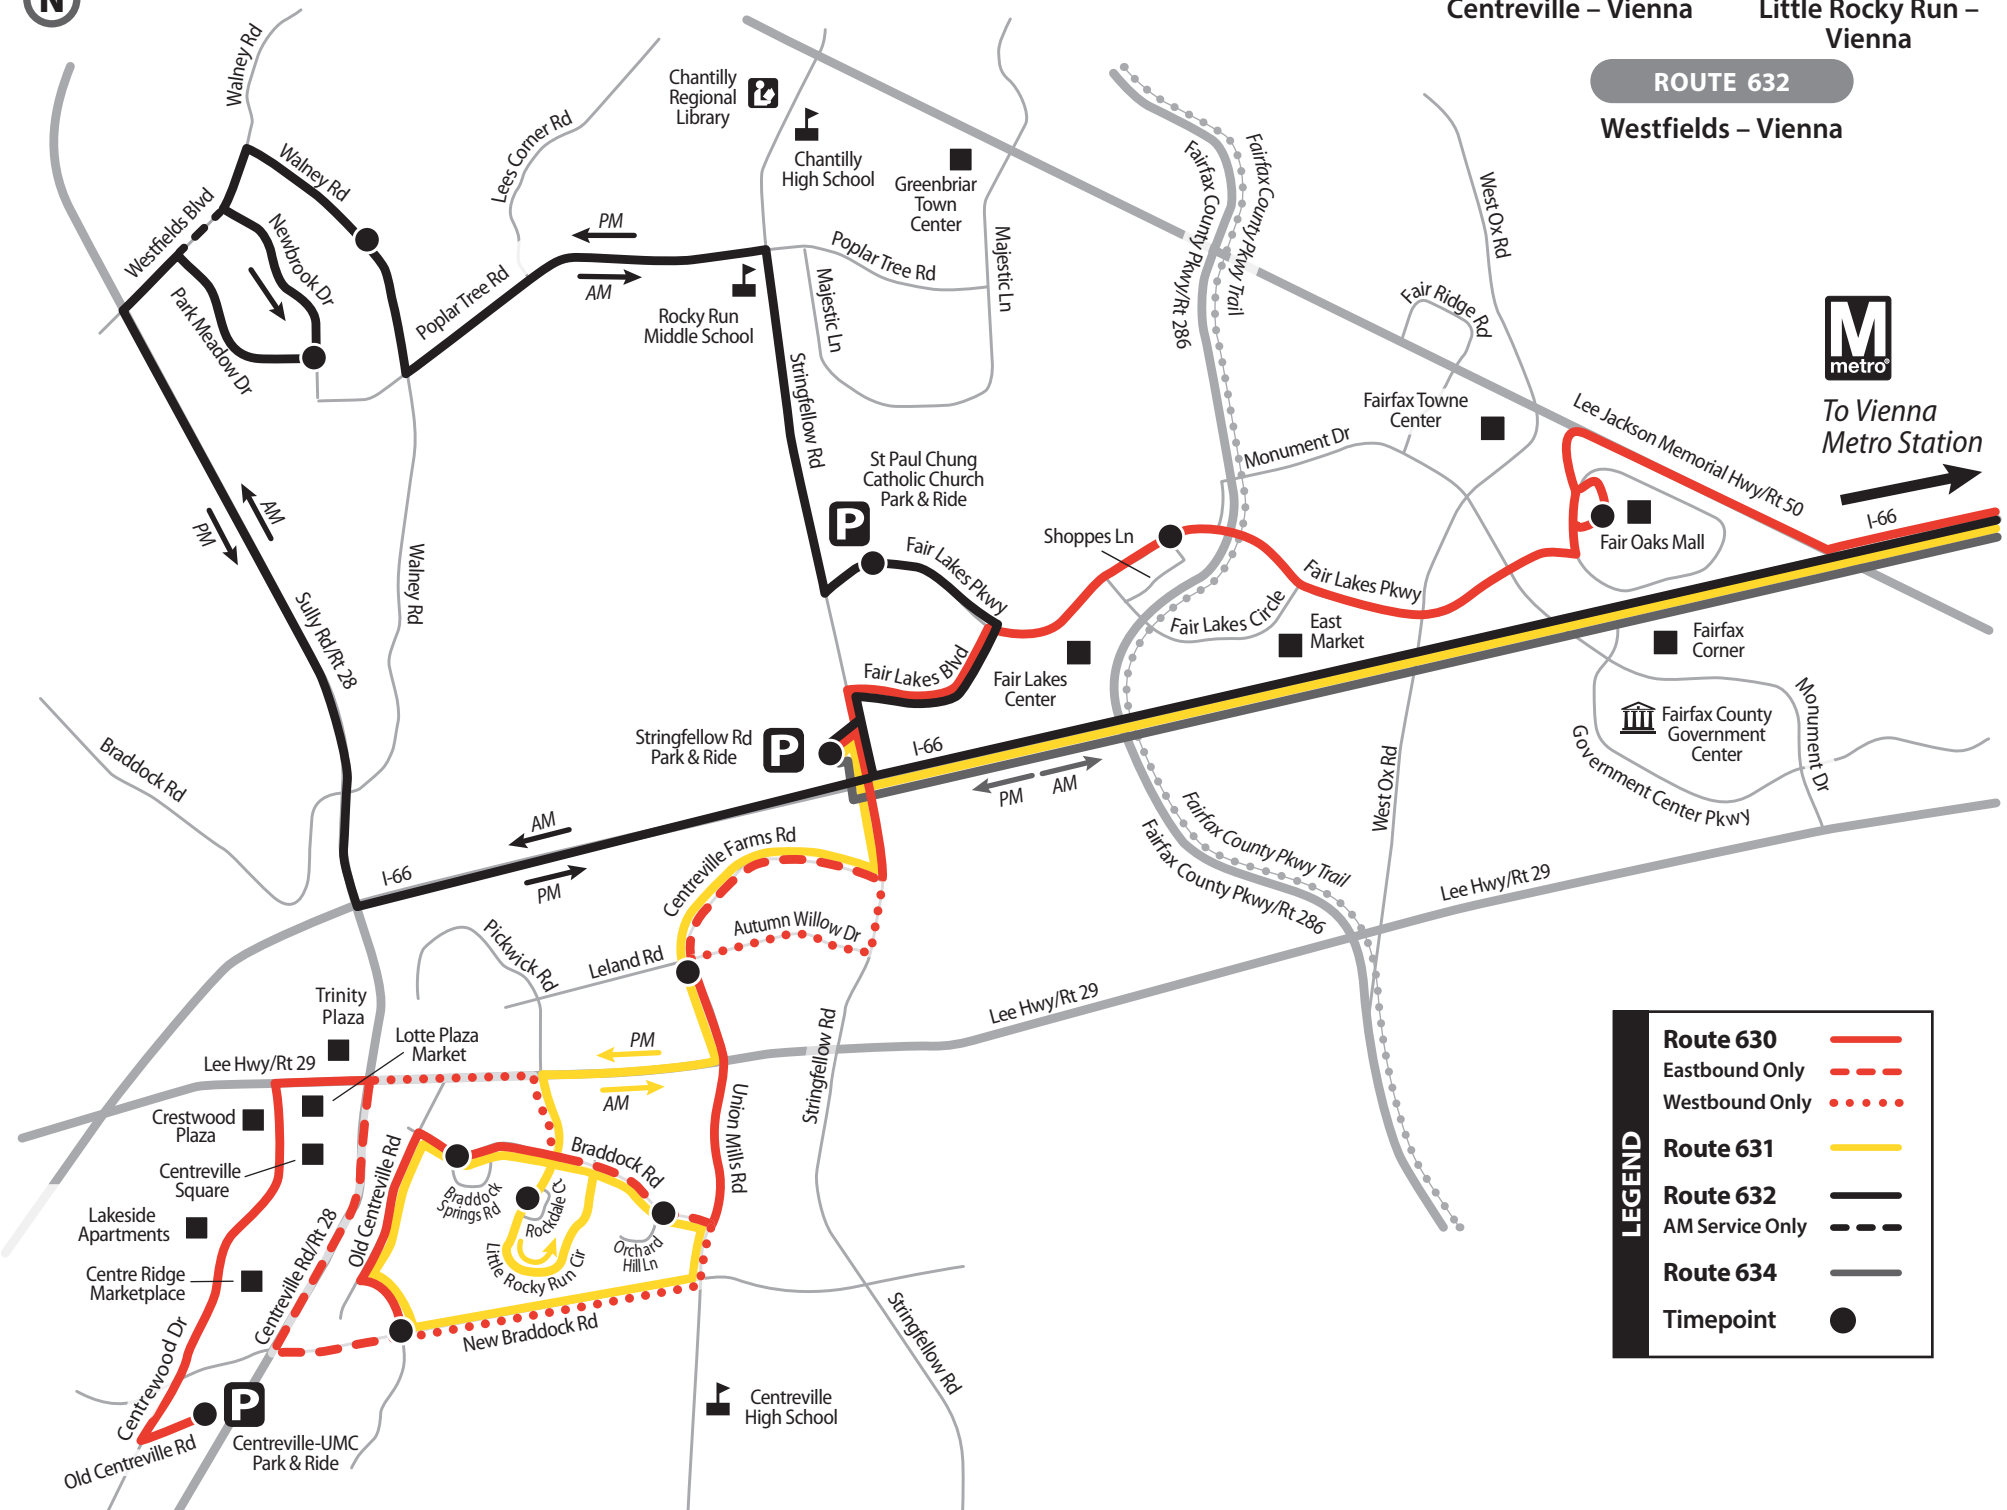

# Stringfellow Road – Centreville

Centreville UMC Park & Ride • Westfields • Little Rocky Run • St. Paul Chung Park & Ride • Stringfellow Road Park & Ride • Fair Lakes • Fair Oaks Mall • Vienna Metro Station

### 630 Saturday & Sunday – PM Westbound Service 🌙

12:15	12:28	12:37	12:43	12:46	12:51	1:04
1:05	1:18	1:27	1:33	1:36	1:41	1:54
1:55	2:08	2:17	2:23	2:26	2:31	2:44
2:45	2:58	3:07	3:13	3:16	3:21	3:34
3:35	3:48	3:57	4:03	4:06	4:11	4:24
4:25	4:38	4:47	4:53	4:56	5:01	5:14
5:15	5:28	5:37	5:43	5:46	5:51	6:04
6:05	6:18	6:27	6:33	6:36	6:41	6:54
7:00	7:13	7:22	7:28	7:31	7:36	7:49
8:01	8:14	8:23	8:29	8:32	8:37	8:50
◆9:01	◆9:14	◆9:23	◆9:29	◆9:32	◆9:37	◆9:50

All Fairfax Connector buses are wheelchair accessible.

**ROUTE 630**  
Centreville – Vienna

**ROUTE 631**  
Little Rocky Run – Vienna

**ROUTE 632**  
Westfields – Vienna

To Vienna  
Metro Station

<b>LEGEND</b>	<b>Route 630</b>	
	Eastbound Only	
	Westbound Only	
	<b>Route 631</b>	
	<b>Route 632</b>	
	AM Service Only	
<b>Route 634</b>		
<b>Timepoint</b>		