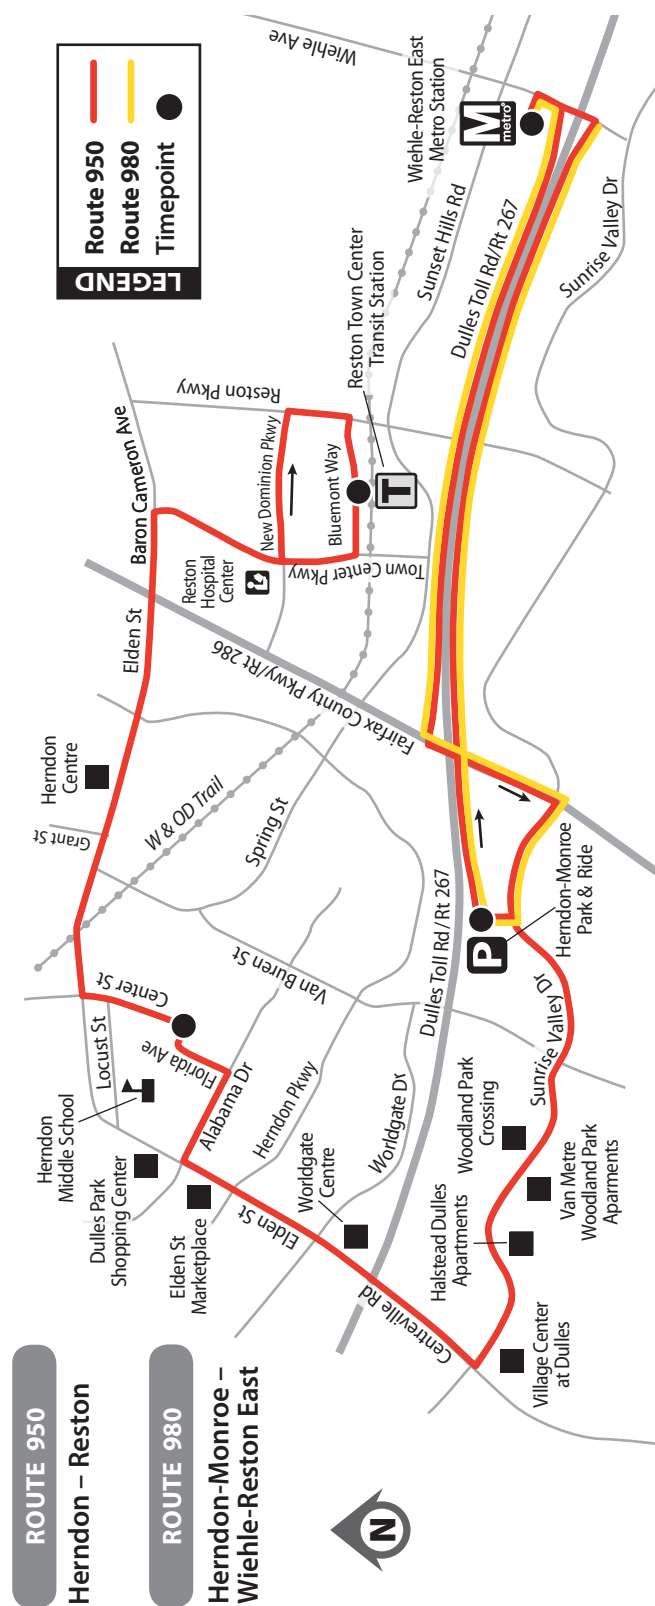

Sunday – PM Westbound 🌙

12:15	12:23	12:38	12:51
12:45	12:53	1:08	1:21
1:15	1:23	1:38	1:51
1:45	1:53	2:08	2:21
2:15	2:23	2:38	2:51
2:45	2:53	3:08	3:21
3:15	3:23	3:38	3:51
3:45	3:53	4:08	4:21
4:15	4:23	4:38	4:51
4:45	4:53	5:08	5:21
5:15	5:23	5:38	5:51
5:45	5:53	6:08	6:21
6:15	6:23	6:38	6:51
6:45	6:53	7:08	7:21
7:15	7:23	7:38	7:51
7:45	7:53	8:08	8:21
8:15	8:23	8:36	8:48
8:45	8:53	9:06	9:18
9:15	9:23	9:36	9:48
9:45	9:53	10:06	10:18
10:15	10:23	10:36	10:48
10:45	10:53	11:06	11:18
11:15	11:23	11:36	11:48
11:45	11:53	12:06 AM	12:18
12:15 AM	12:23	12:36	12:48
12:45 AM	12:53	1:06	1:18

ROUTE 950

Herndon – Reston

ROUTE 980

Herndon-Monroe –
Wiehle-Reston East

Reston Town Center
Transit Station

Center St &
Florida Ave

 Herndon-Monroe
Park & Ride

 Wiehle - Reston East
Metro Station
(North side)

Reston Town Center
Transit Station

Center St &
Florida Ave

 Herndon-Monroe
Park & Ride

 Wiehle - Reston East
Metro Station
(North side)

950 Weekday – PM Eastbound 🌙

12:20	12:34	12:50	12:59
12:45	12:59	1:15	1:24
1:10	1:24	1:40	1:49
1:35	1:49	2:05	2:14
2:00	2:14	2:30	2:39
2:25	2:39	2:55	3:04
2:50	3:04	3:24	3:36
3:10	3:26	3:46	3:58
3:35	3:51	4:11	4:23
3:50	4:06	4:26	4:38
4:10	4:26	4:46	4:58
4:30	4:46	5:06	5:18
4:50	5:06	5:26	5:38
5:10	5:26	5:46	5:58
5:30	5:46	6:06	6:18
5:50	6:06	6:26	6:38
6:10	6:26	6:46	6:58
6:30	6:46	7:06	7:15
6:50	7:06	7:21	7:30
7:10	7:22	7:37	7:46
7:35	7:47	8:02	8:11
8:05	8:15	8:30	8:38
8:35	8:45	9:00	9:08
9:05	9:15	9:30	9:38
9:35	9:45	10:00	10:08
10:05	10:15	10:30	10:38
10:35	10:45	11:00	11:08
11:05	11:15	11:30	11:38
11:35	11:45	12:00 AM	12:08
12:05 AM	12:15	12:30	12:38
1:05 AM	1:15	1:29	—

 Herndon-Monroe
Park & Ride

 Wiehle - Reston East
Metro Station
(South side)

980 – AM Eastbound ☀️

4:49	4:53
5:07	5:11
5:32	5:36
5:44	5:48
5:52	5:56
6:00	6:04
6:06	6:10
...APPROXIMATELY EVERY 6–8 MINUTES UNTIL...	
8:30	8:34
8:40	8:44
8:50	8:54
9:00	9:04