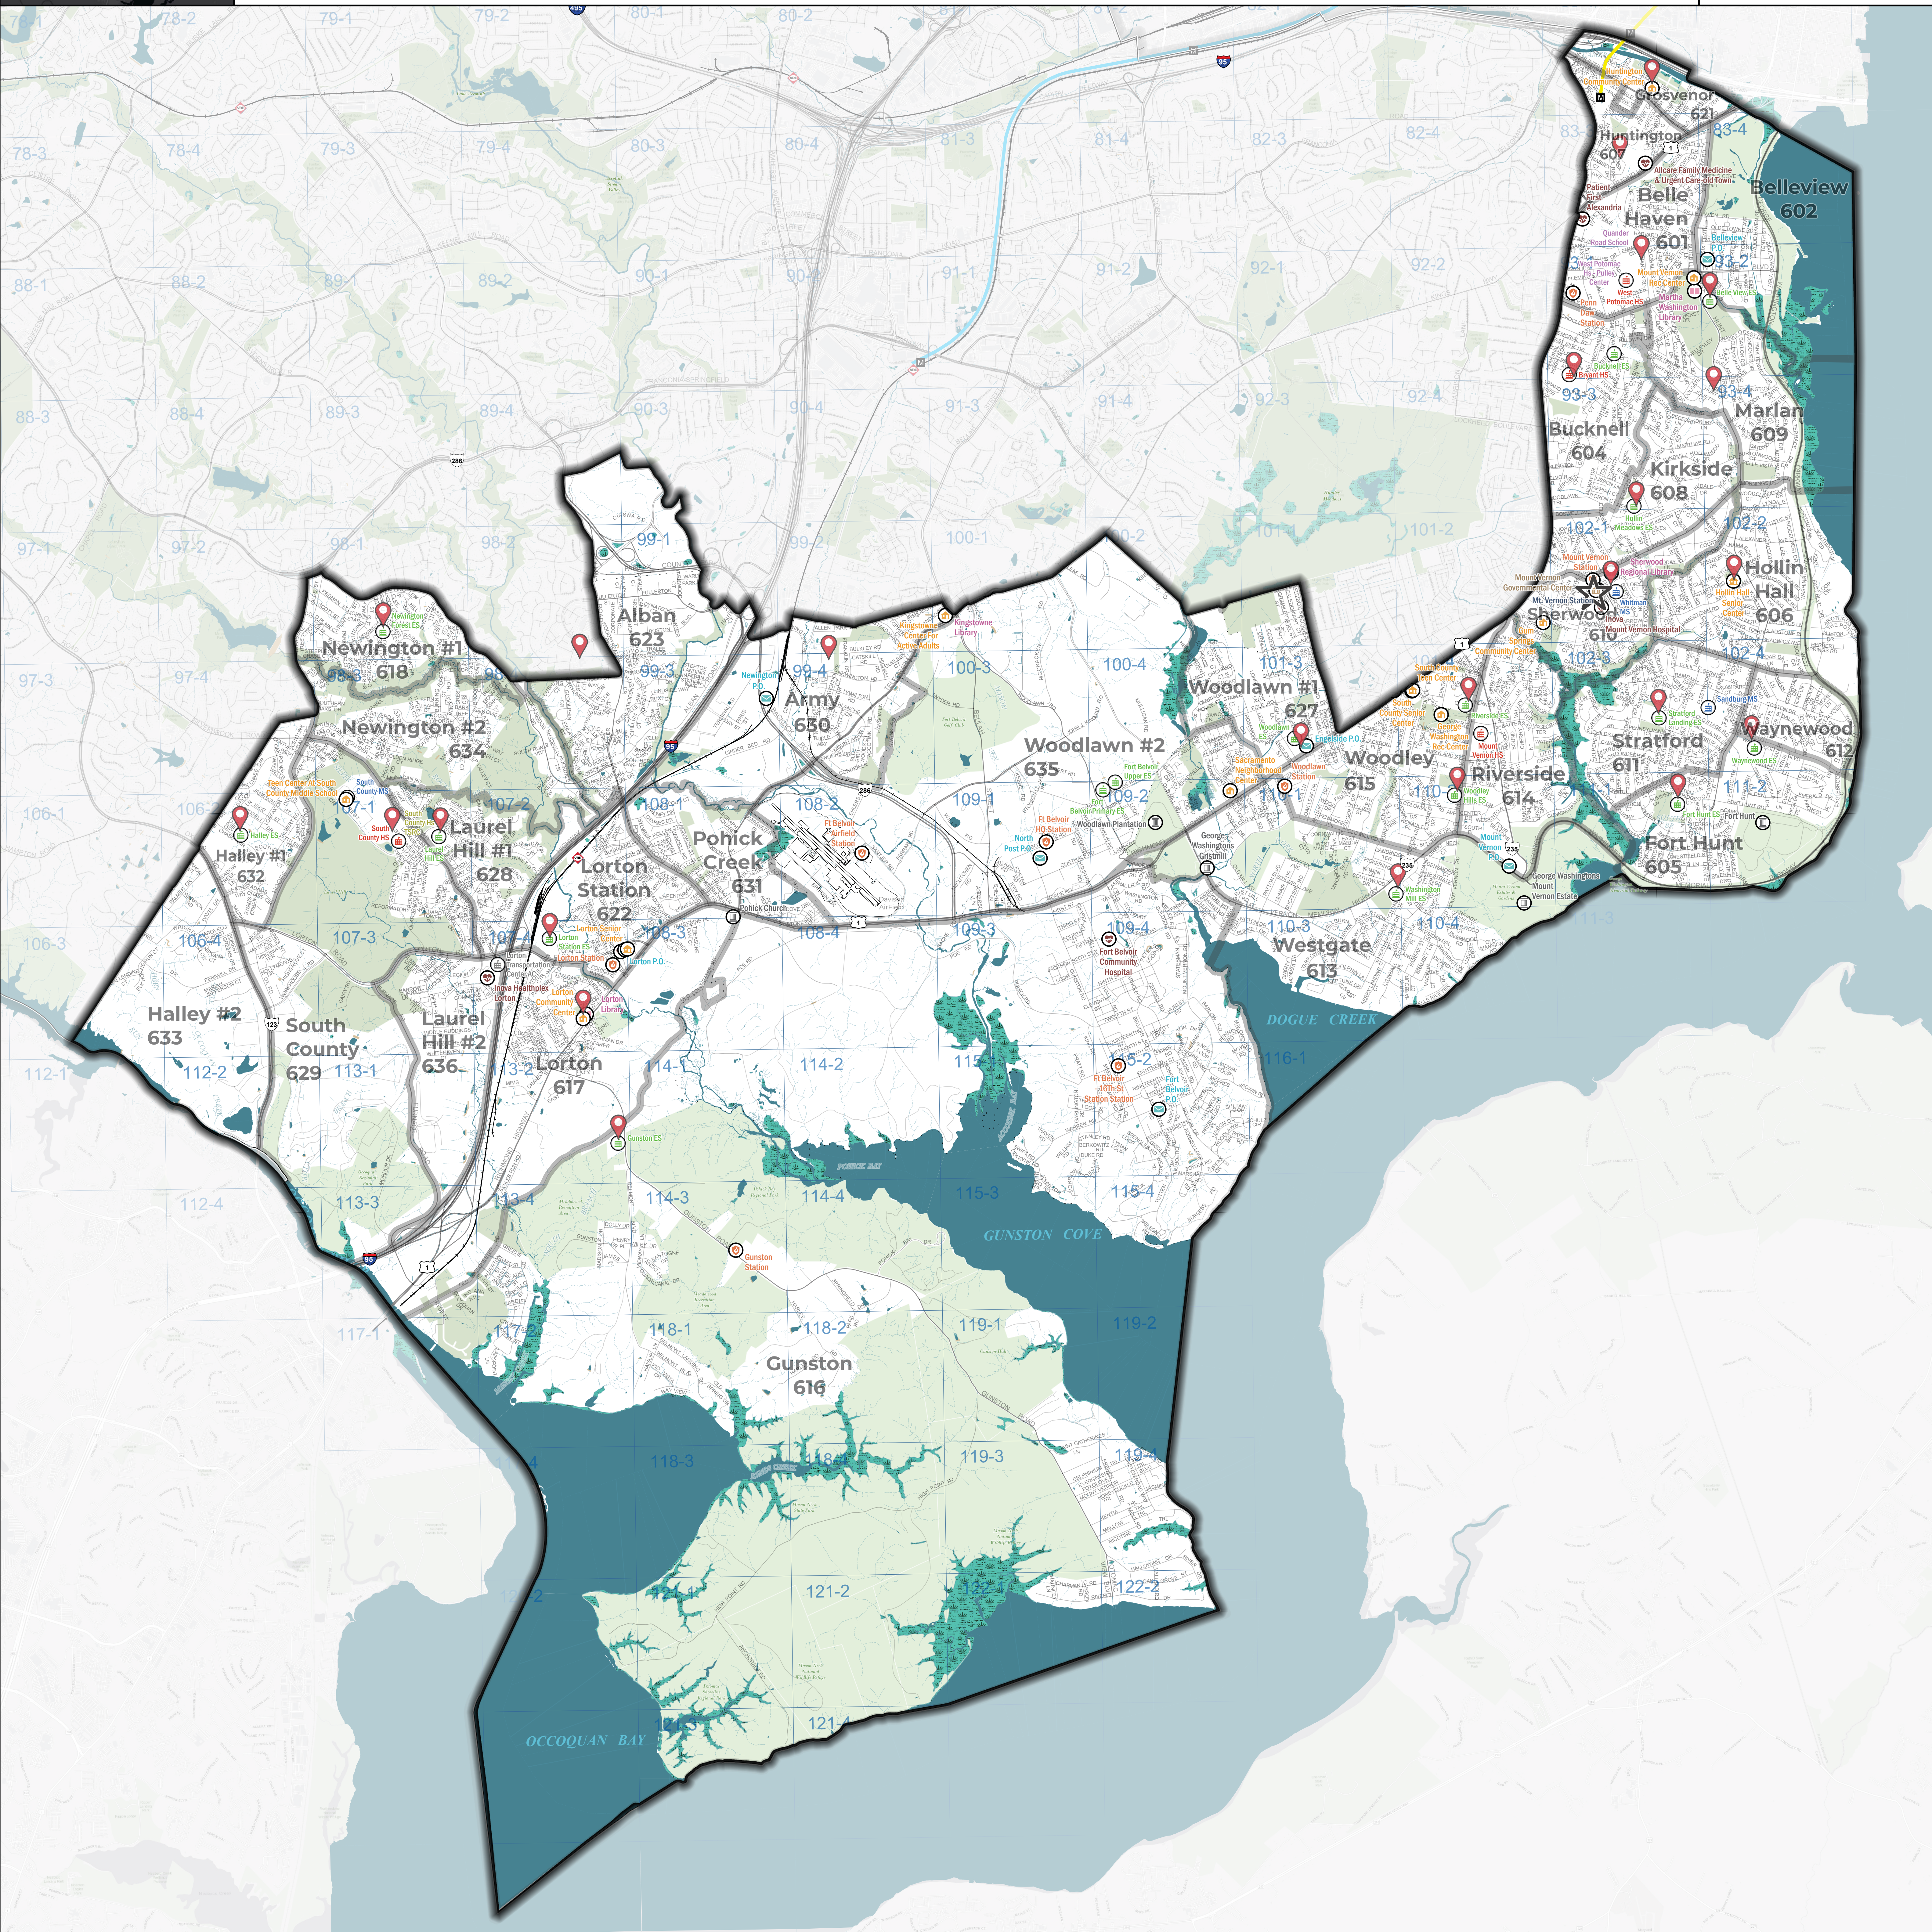

FAIRFAX COUNTY

Mount Vernon District

1. **Electoral**
2. District Office
   - Precinct Boundary
   - Polling Place
3. **Public Parks**
4. Park (Park Authority)
   - Park (Other/Public)

1. **Points of Interest**
2. College / University
   - Community Center
   - Government Center
   - Historic Site
   - Library

1. **Points of Interest**
2. Police Station
   - Fire Station
   - Post Office
   - Hospital/Urgent Care

1. **School Facilities**
2. Elementary School
   - Middle School
   - High School
   - Adult Education Center
   - Special Education School
   - Administrative Center

1. **Roads and Railways**
2. Interstate or Toll Road
   - Primary Road
   - Secondary Road
   - Local or Other Road
   - Railroad Tracks
   - VRE Station
   - MetroRail Line/Station

Published by Fairfax County, VA Government
Prepared by Fairfax County GIS Division
Department of Information Technology
Corrections or additions should be
brought to the attention of the above agency
<https://www.fairfaxcounty.gov/maps>
Last updated on Monday, February 5, 2024