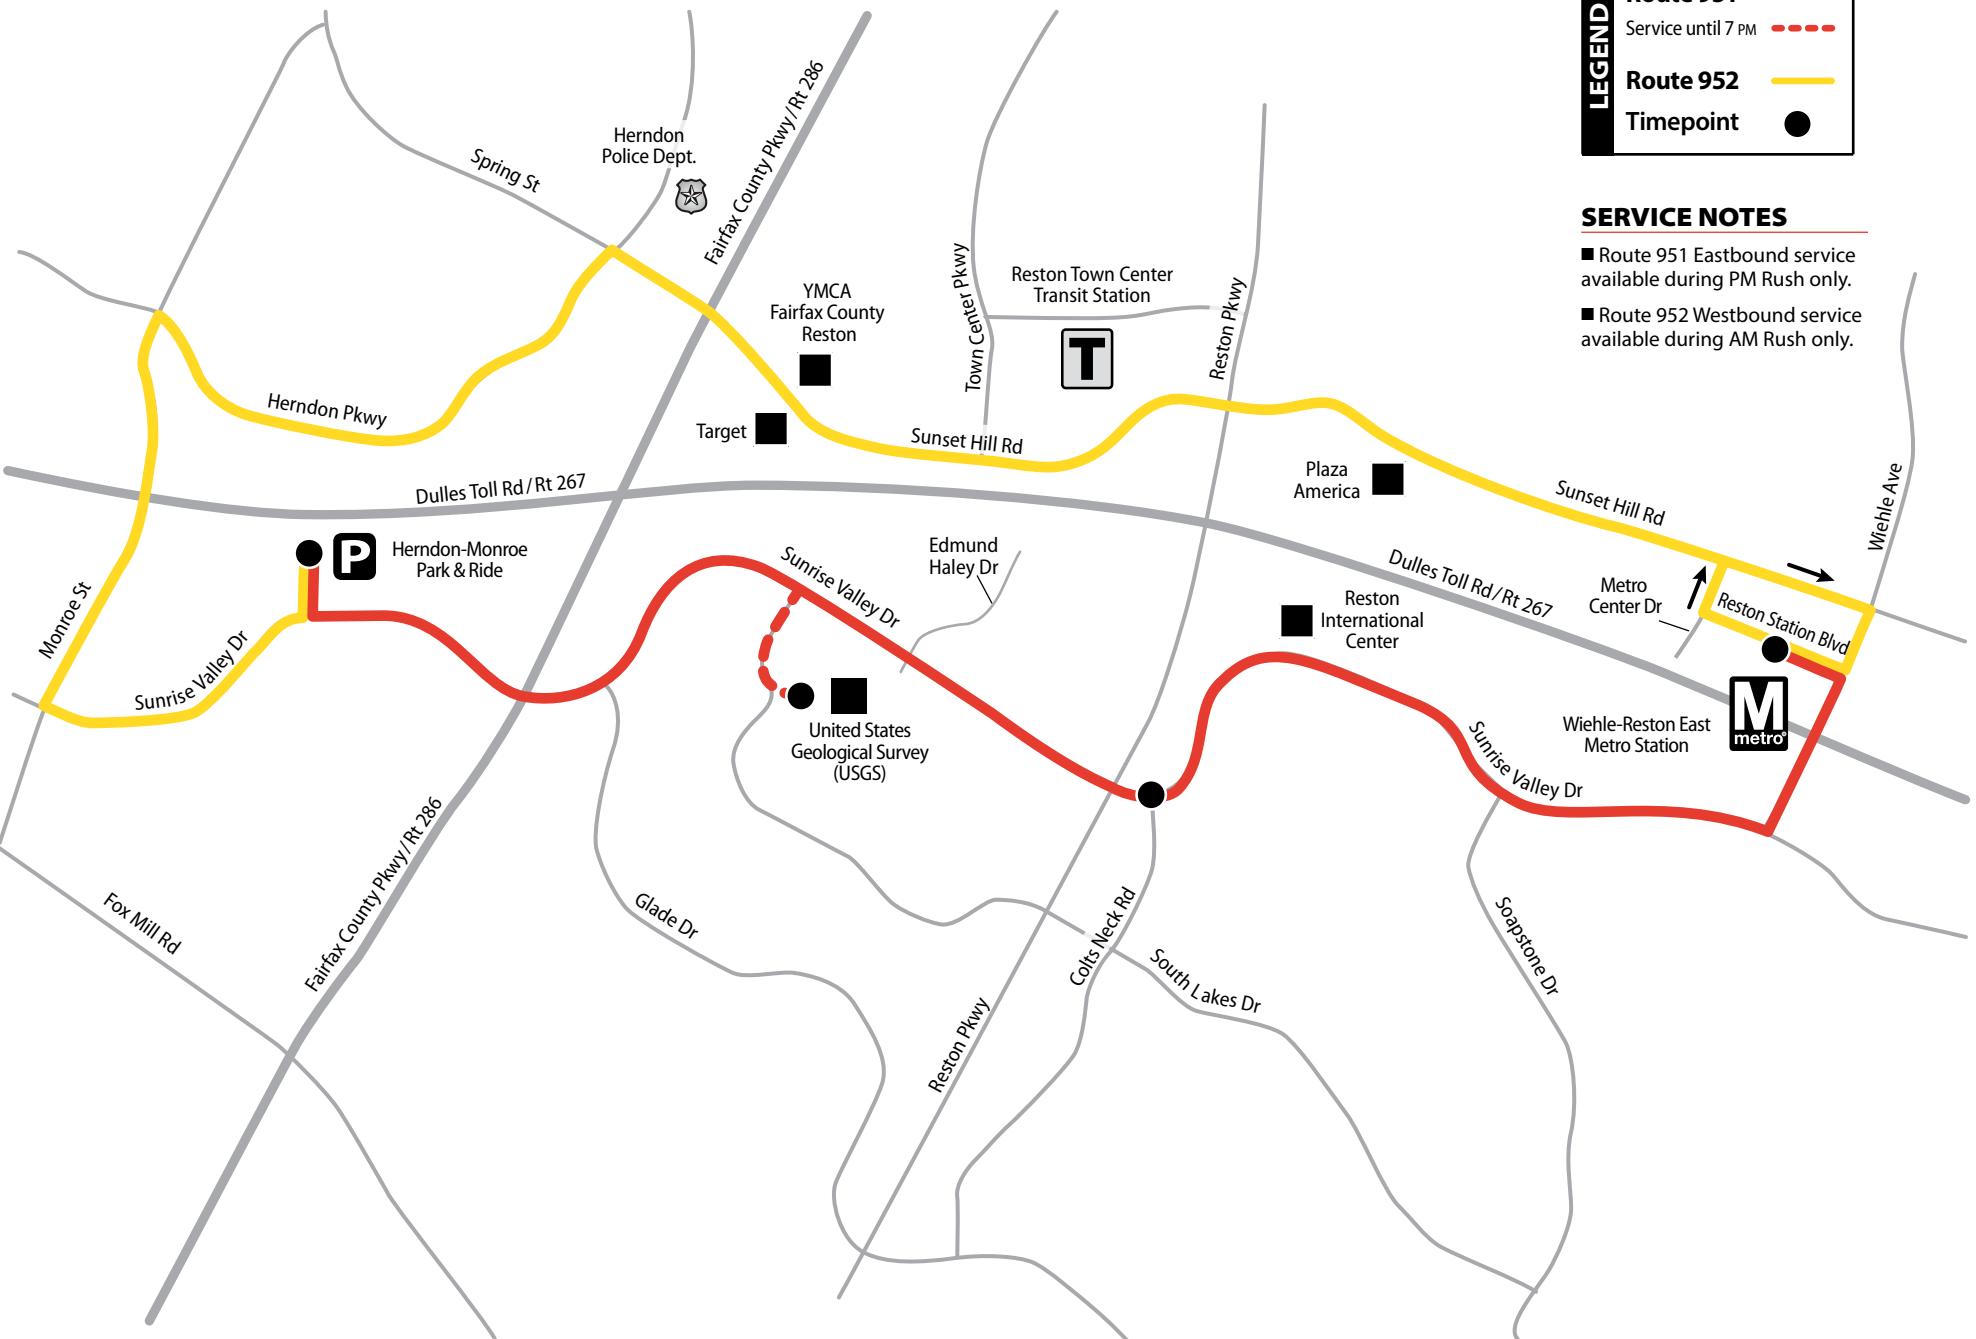

ROUTE 951
Sunrise Valley

ROUTE 952
Sunset Hills

951 • 952

Effective May 16, 2015

Sunrise Valley – Sunset Hills

Herndon-Monroe Park And Ride •
Sunrise Valley Dr • Sunset Hills Rd • USGS •
Wiehle-Reston East Metro Station

LEGEND

- Route 951 ——— (solid red line)
- Service until 7 PM - - - - (dashed red line)
- Route 952 ——— (solid yellow line)
- Timepoint ● (black dot)

SERVICE NOTES

- Route 951 Eastbound service available during PM Rush only.
- Route 952 Westbound service available during AM Rush only.

 **Wiehle - Reston East Metro Station (North side)**

Sunrise Valley Dr & Colts Neck Rd

USGS

 **Herndon-Monroe Park & Ride**

 **Herndon-Monroe Park & Ride**

USGS

Sunrise Valley Dr & Colts Neck Rd

 **Wiehle - Reston East Metro Station (North side)**

 **Wiehle - Reston East Metro Station (North side)**

Herndon Pkwy & Spring St

 **Herndon-Monroe Park & Ride**

 **Herndon-Monroe Park & Ride**

Herndon Pkwy & Spring St

 **Wiehle - Reston East Metro Station (North side)**