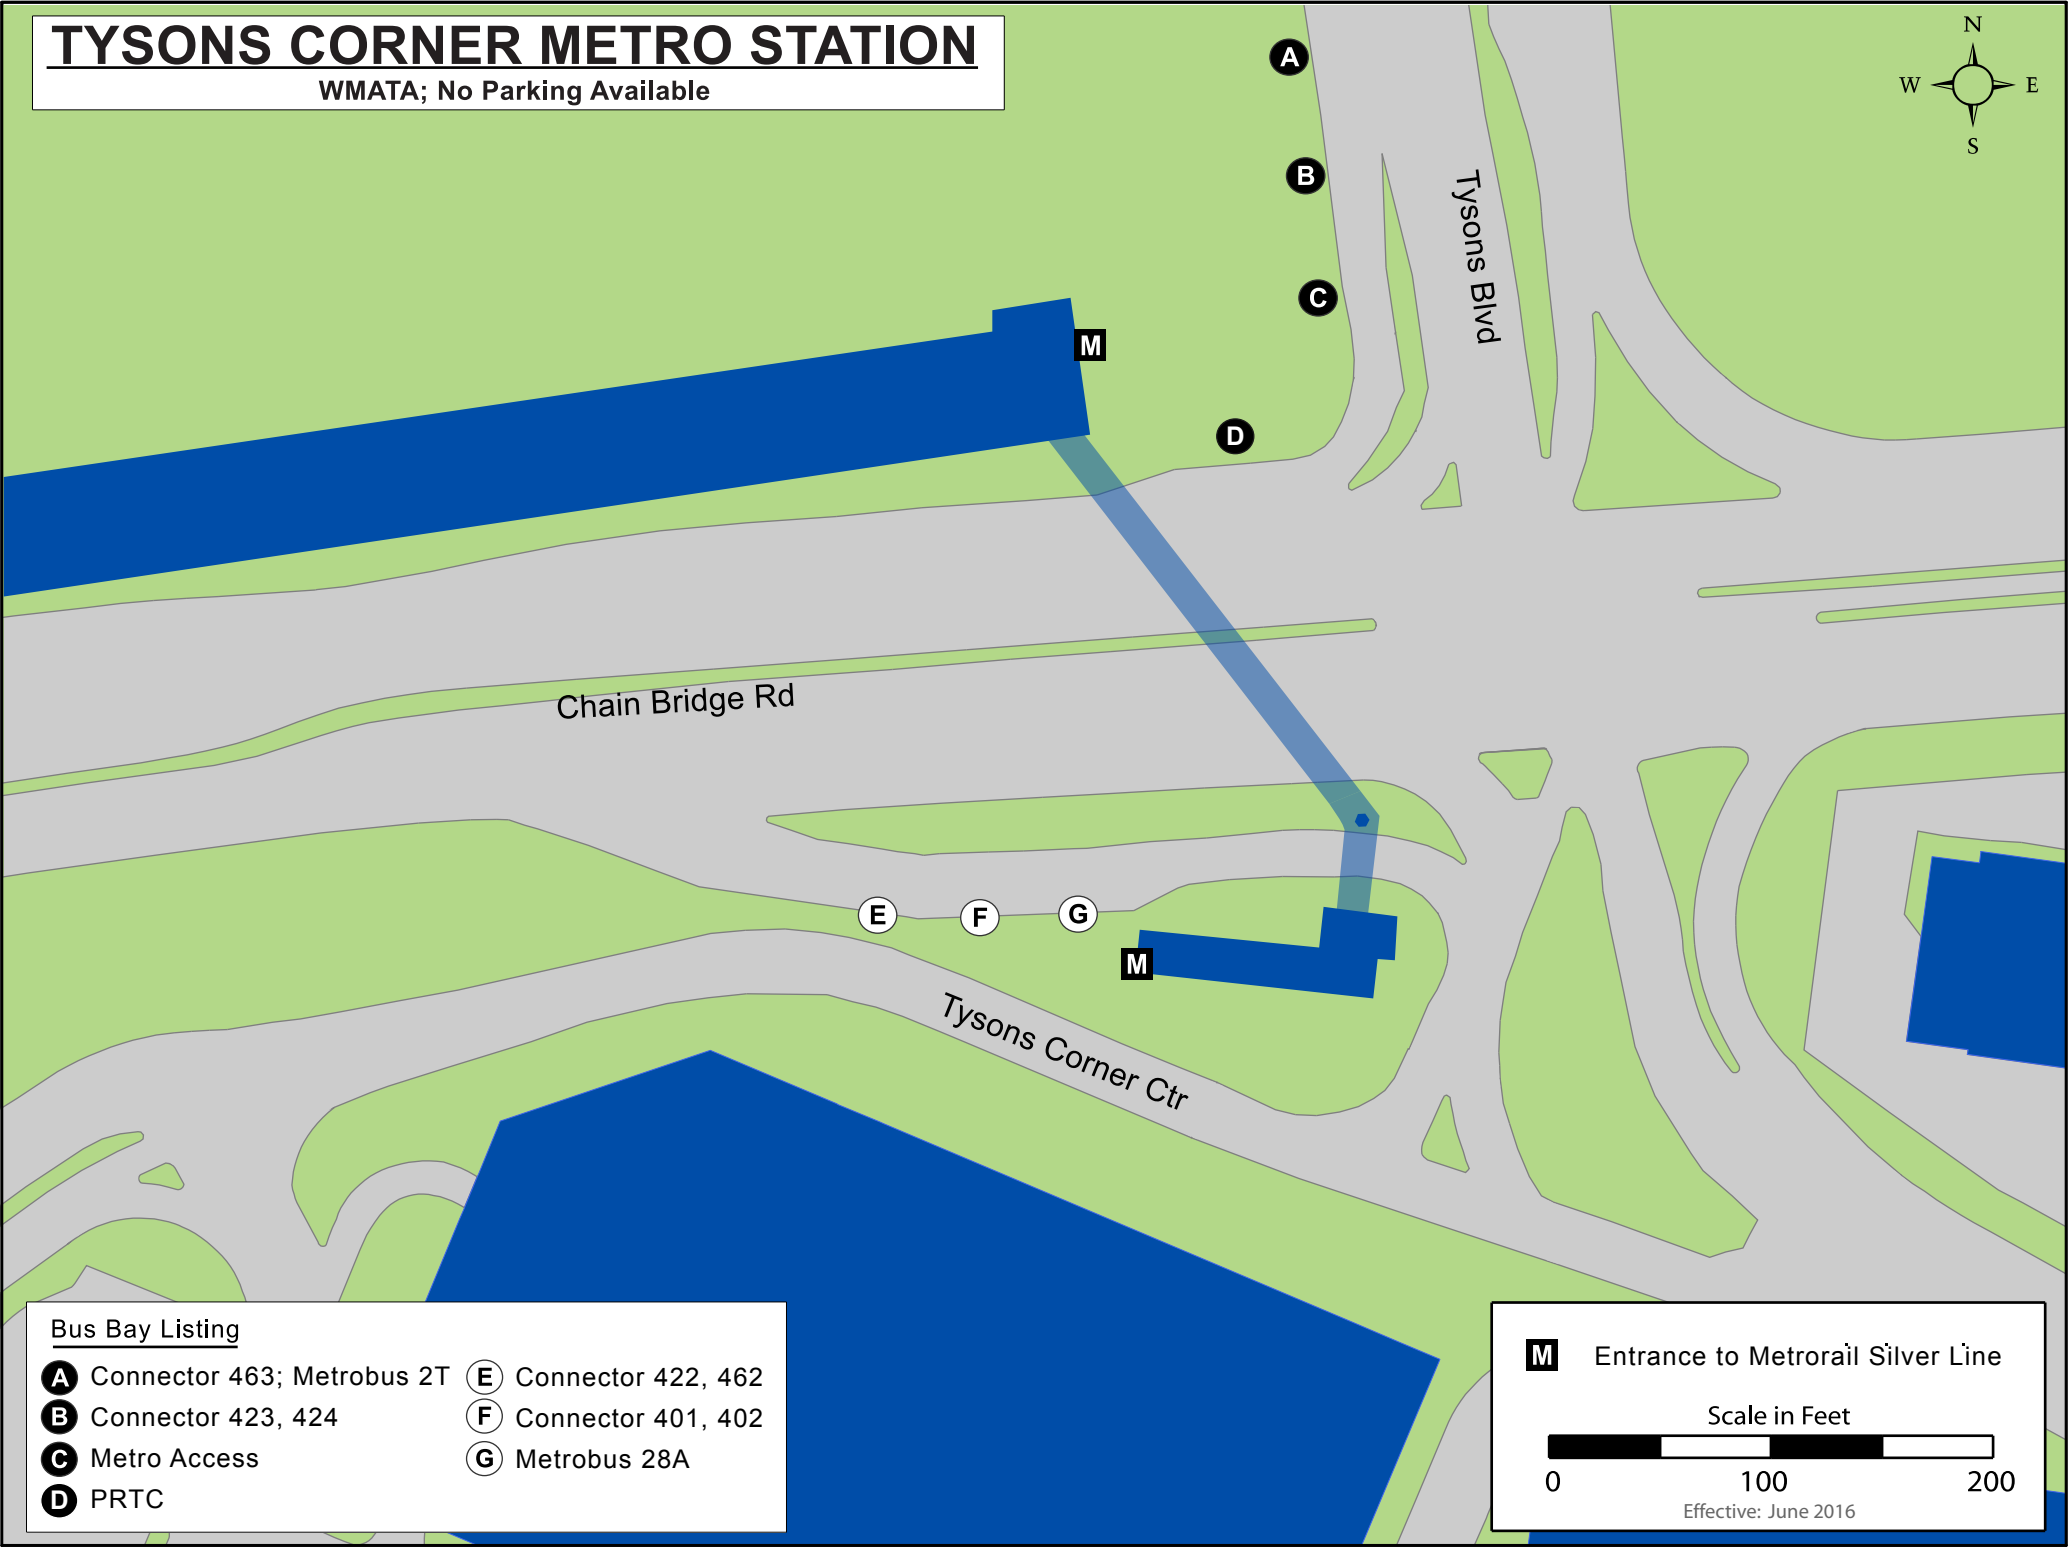

TYSONS CORNER METRO STATION

WMATA; No Parking Available

Bus Bay Listing	
A Connector 463; Metrobus 2T	E Connector 422, 462
B Connector 423, 424	F Connector 401, 402
C Metro Access	G Metrobus 28A
D PRTC	

M Entrance to Metrorail Silver Line

Scale in Feet

Effective: June 2016