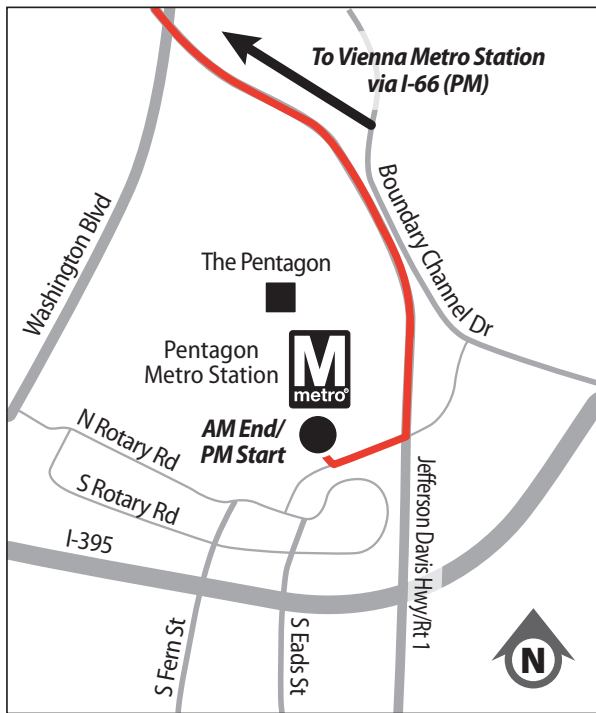

Effective January 19, 2019

Weekday – AM Eastbound Service ☀️

5:40	6:13
5:55	6:28
6:10	6:46
6:27	7:03
6:47	7:23
7:02	7:35
7:22	7:55
7:42	8:15
8:02	8:34
8:22	8:54

Weekday – PM Westbound Service 🌙

3:30	4:07
3:45	4:22
4:00	4:37
4:15	4:52
4:35	5:12
4:50	5:27
5:10	5:47
5:30	6:07
5:50	6:26
6:10	6:46

Vienna – Pentagon

Vienna Metro Station •
Pentagon Metro Station

Weekday Rush Hour Service Only

— FAIRFAX —
C O N N E C T O R

For fares and important information about the bus system, see the brochure:

Fares, Policies & General Information

ROUTE 698

Vienna – Pentagon

LEGEND

Route 698 

Timepoint 

This route is supported by the Commuter Choice program and I-66 toll revenues.

- Use exact fare; drivers do not carry change.
- Smoking, eating, drinking, and littering are strictly prohibited.
- Strollers must be folded.
- Use earphones with audio and video devices.
- Service animals are permitted on the bus. Other small animals are permitted only if transported in a closed pet carrier.