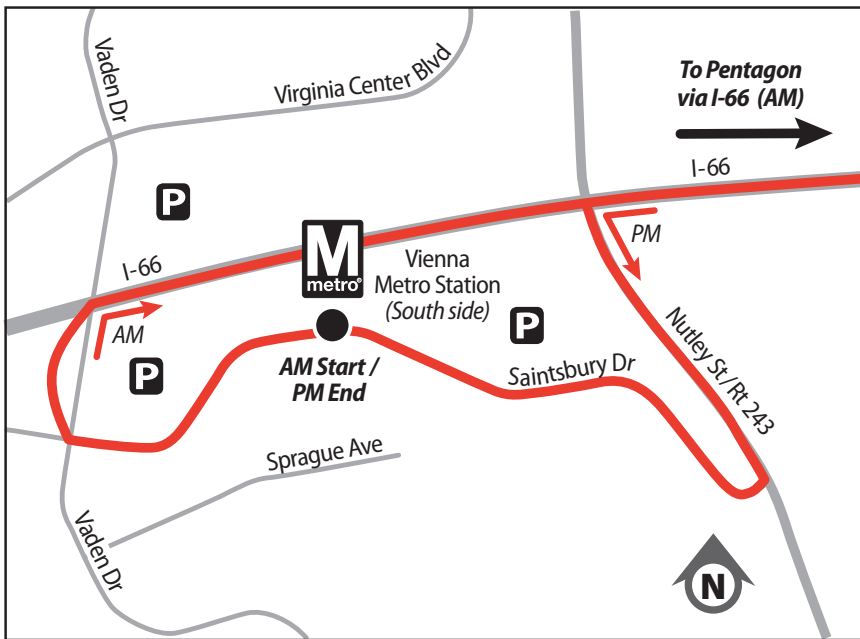

Effective January 19, 2019

Weekday – AM Eastbound Service ☀️

5:40	6:13
5:55	6:28
6:10	6:46
6:27	7:03
6:47	7:23
7:02	7:35
7:22	7:55
7:42	8:15
8:02	8:34
8:22	8:54

Weekday – PM Westbound Service 🌙

3:30	4:07
3:45	4:22
4:00	4:37
4:15	4:52
4:35	5:12
4:50	5:27
5:10	5:47
5:30	6:07
5:50	6:26
6:10	6:46

Vienna – Pentagon

Vienna Metro Station •
Pentagon Metro Station

Weekday Rush Hour Service Only

— FAIRFAX —
C O N N E C T O R

For fares and important information about the bus system, see the brochure:

Fares, Policies & General Information

ROUTE 698

Vienna – Pentagon

LEGEND

Route 698 

Timepoint 

This route is supported by the Commuter Choice program and I-66 toll revenues.

- Use exact fare; drivers do not carry change.
- Smoking, eating, drinking, and littering are strictly prohibited.
- Strollers must be folded.
- Use earphones with audio and video devices.
- Service animals are permitted on the bus. Other small animals are permitted only if transported in a closed pet carrier.