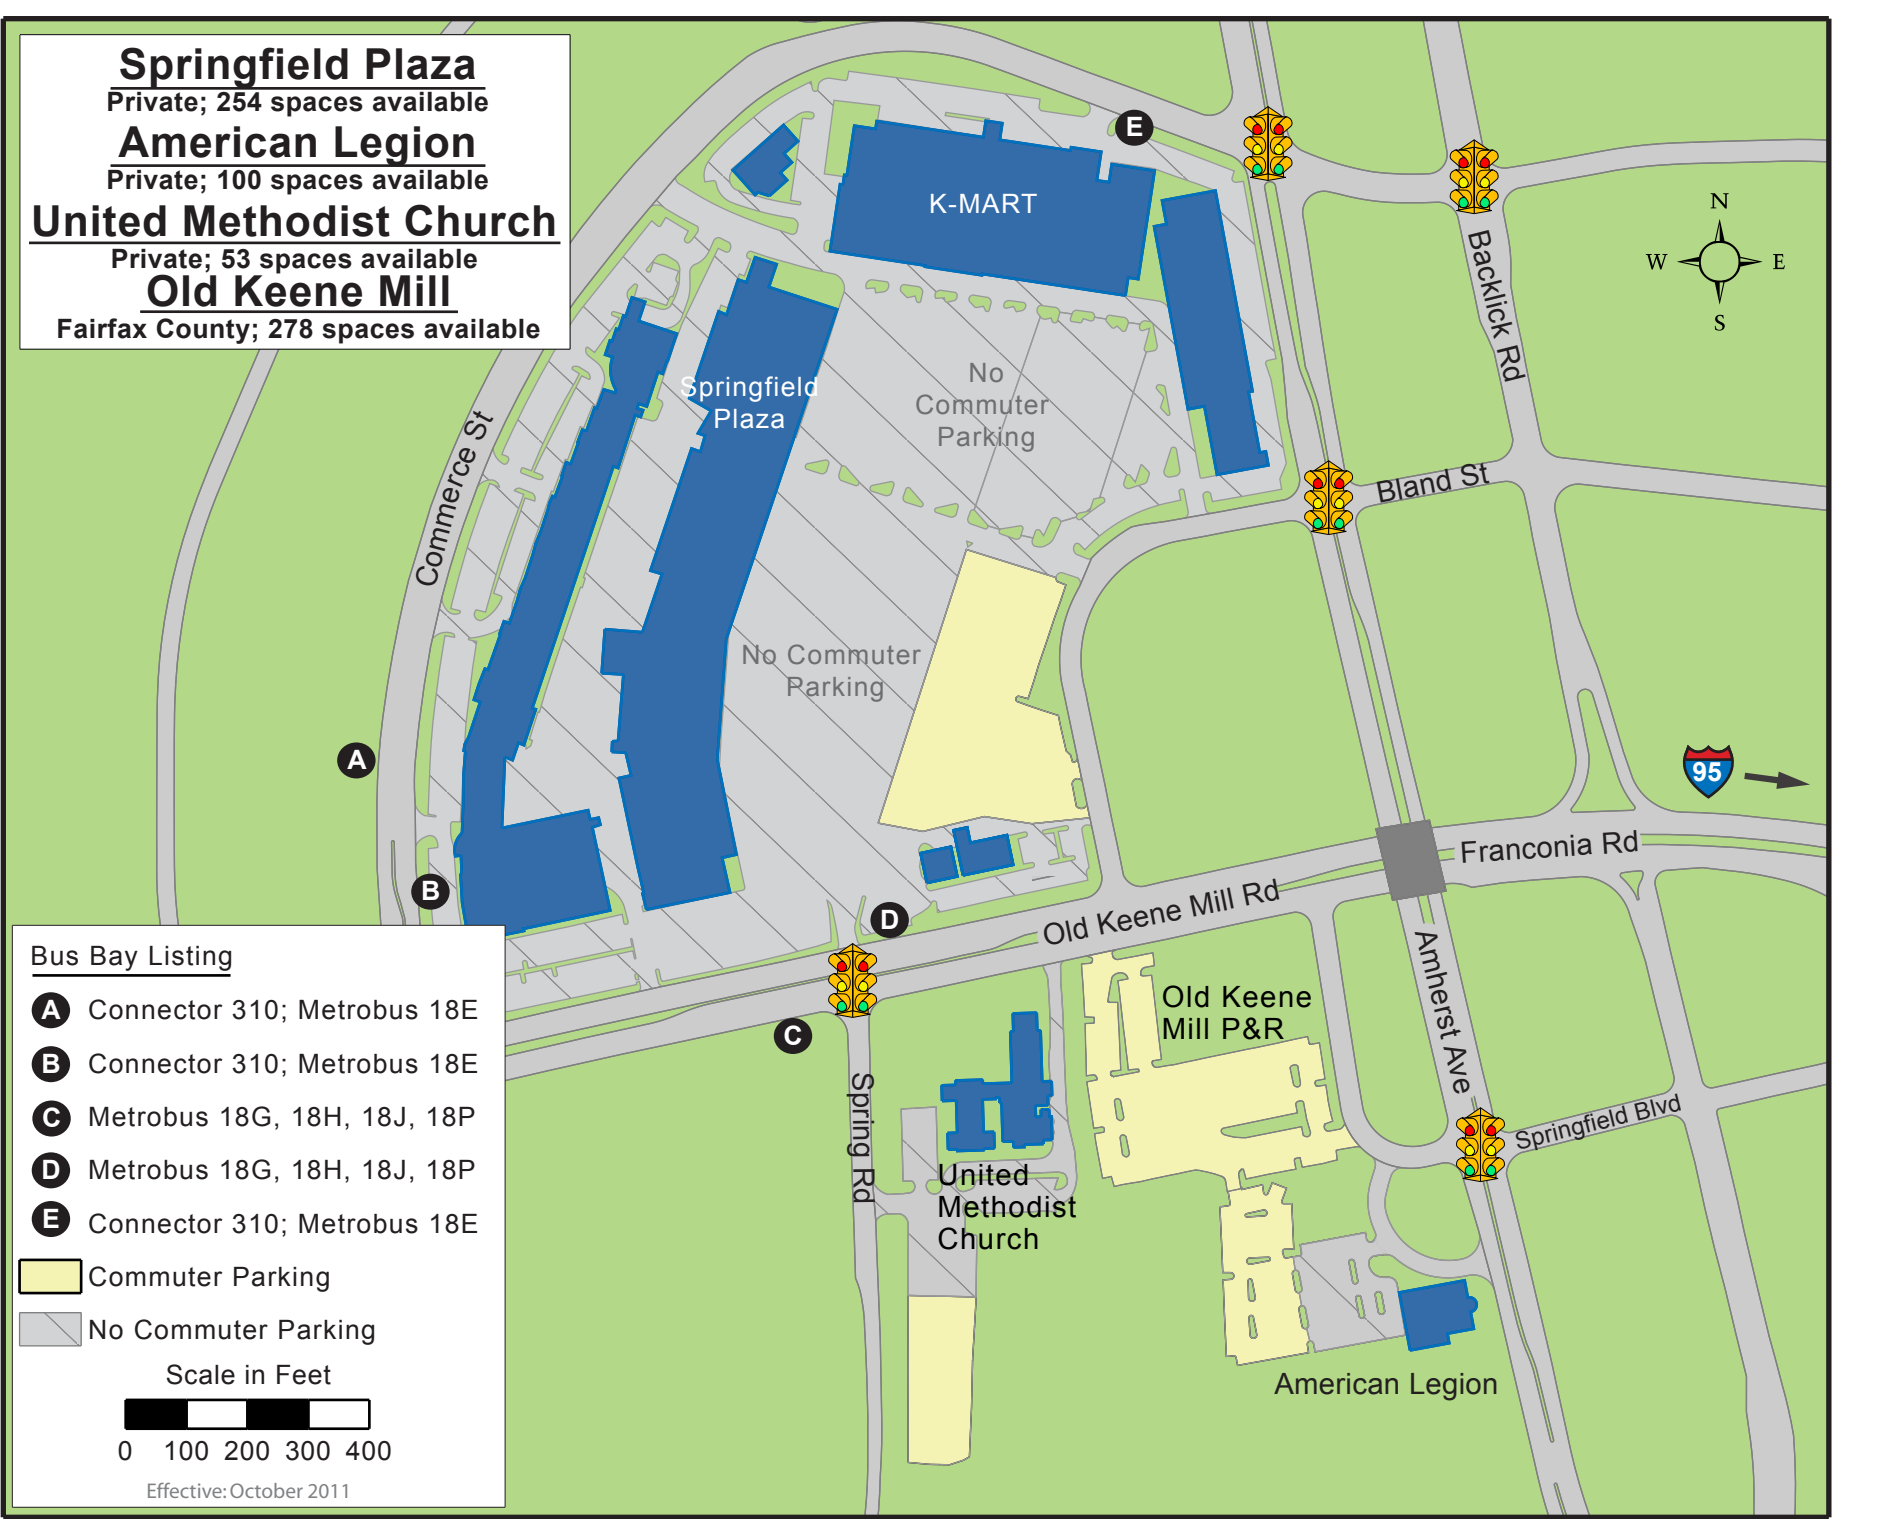

Springfield Plaza

Private; 254 spaces available

American Legion

Private; 100 spaces available

United Methodist Church

Private; 53 spaces available

Old Keene Mill

Fairfax County; 278 spaces available

Bus Bay Listing

- A** Connector 310; Metrobus 18E
- B** Connector 310; Metrobus 18E
- C** Metrobus 18G, 18H, 18J, 18P
- D** Metrobus 18G, 18H, 18J, 18P
- E** Connector 310; Metrobus 18E

 Commuter Parking