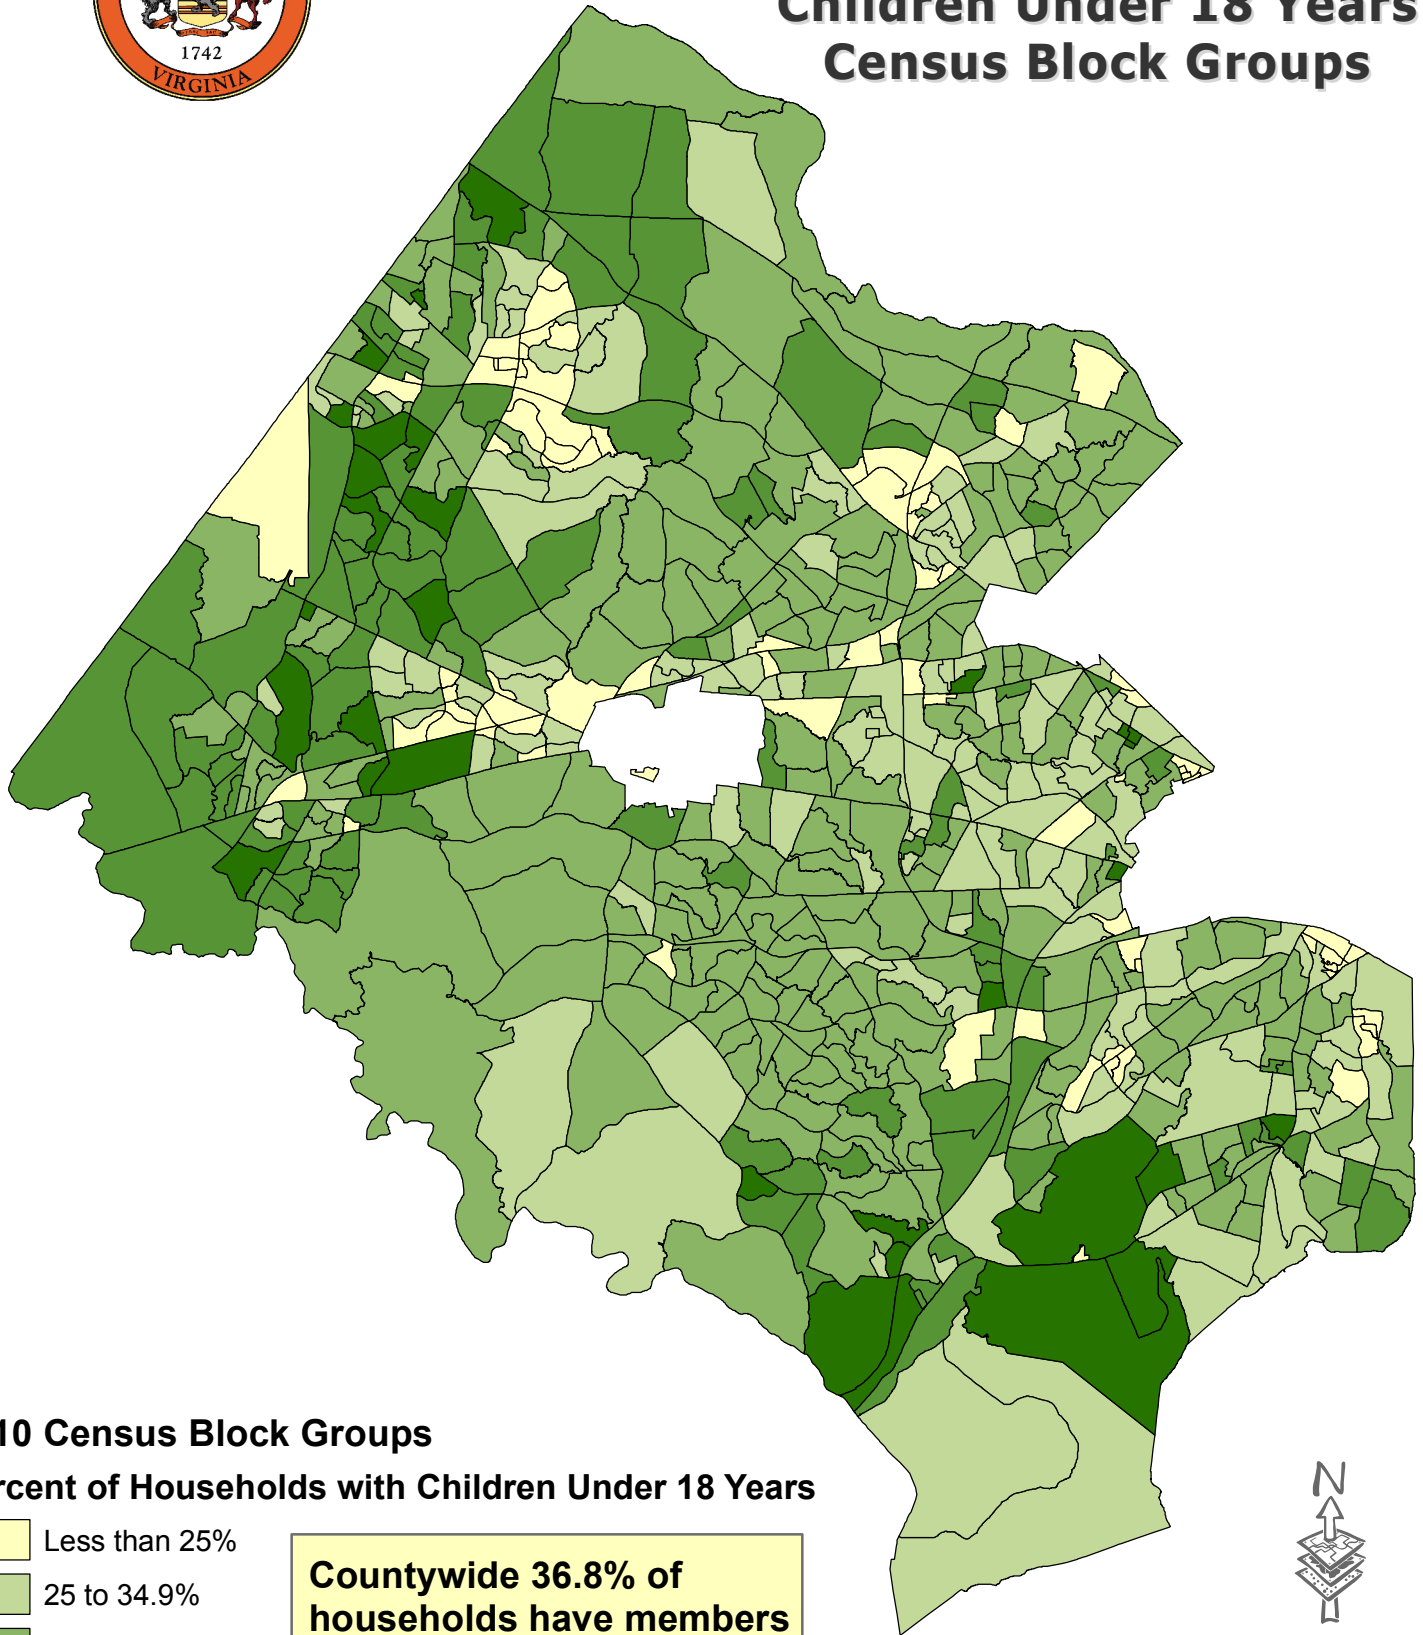

2010 Fairfax County Percent of Households with Children Under 18 Years Census Block Groups

**2010 Census Block Groups
Percent of Households with Children Under 18 Years**

- Less than 25%
- 25 to 34.9%
- 35 to 44.9%
- 45 to 54.9%
- 55% or more

**Countywide 36.8% of
households have members
who are younger than
18 years.**