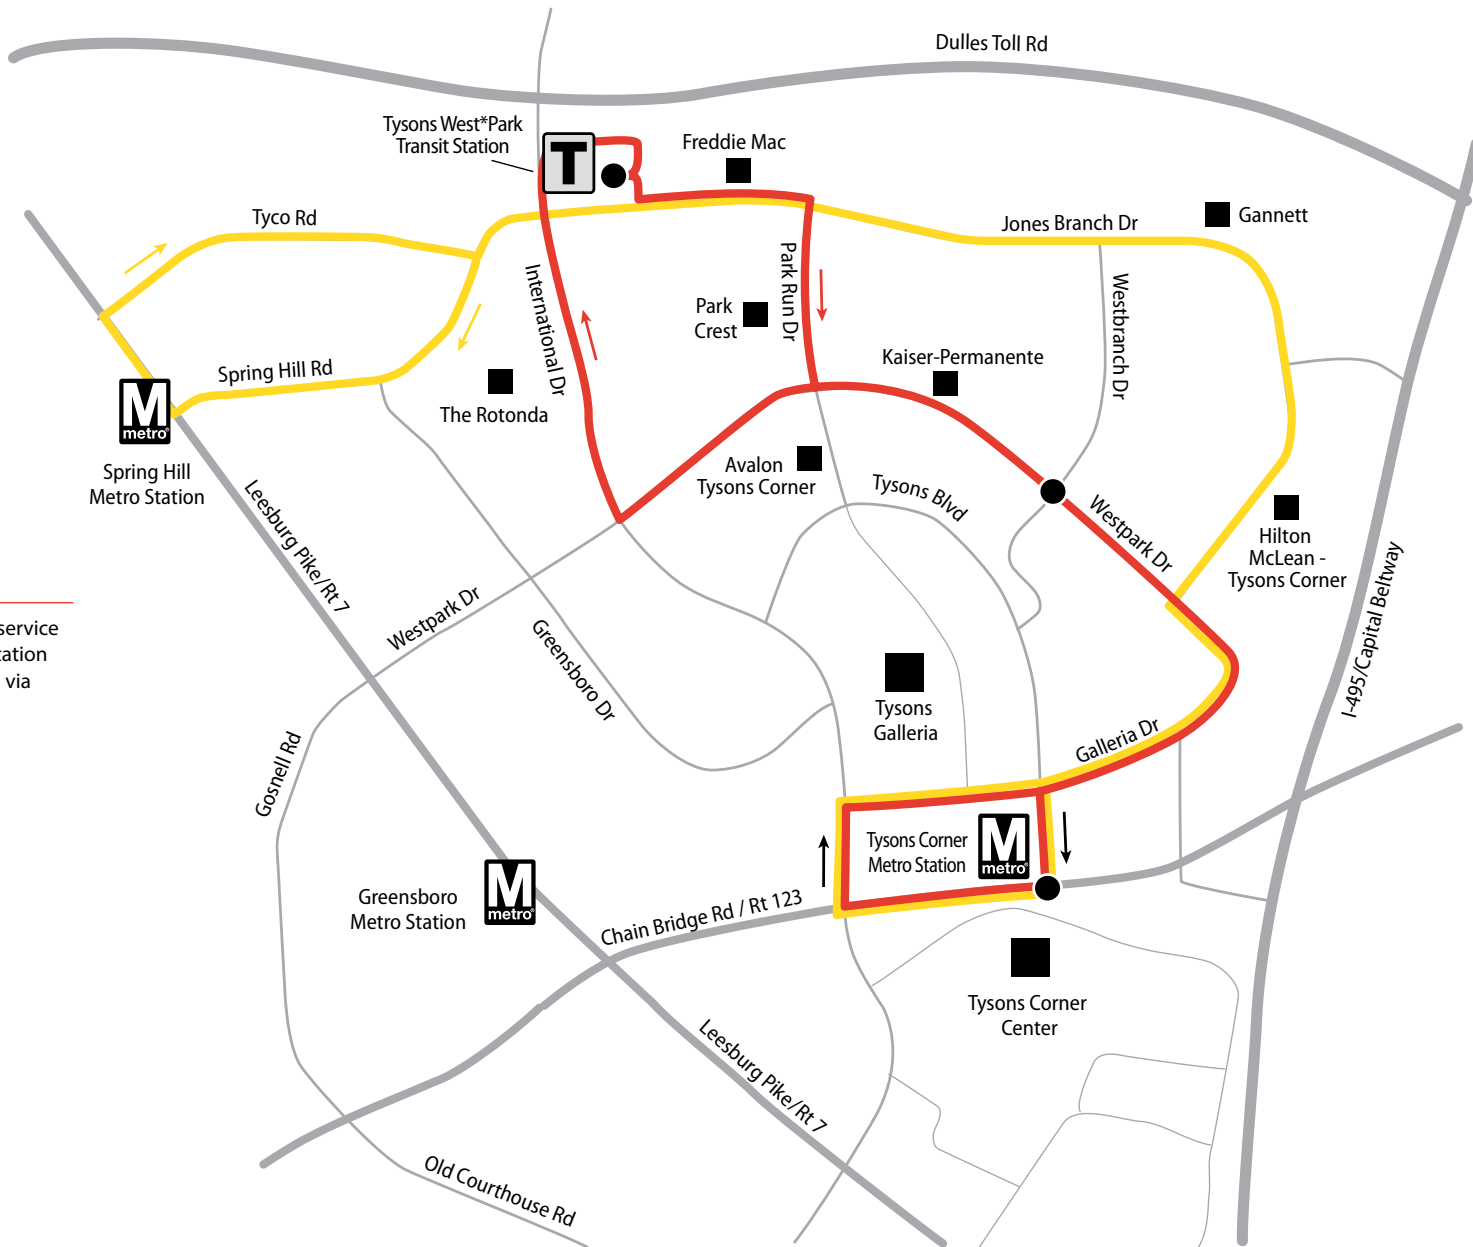

LEGEND

- Route 423
- Route 424
- Timepoint

Service Note

See the Route 424 timetable for service between the Spring Hill Metro Station and Tysons Corner Metro Station via Jones Branch Dr.

Park Run – Westpark

Tysons Circulator

Tyson Corner Metro Station • Westpark Dr •
Tysons West*Park Transit Station • Park Run Dr

Weekday, Saturday & Sunday Service

FAIRFAX
CONNECTOR

For fares and important information about the bus system, see the brochure:
Fares, Policies & General Information

Tysons Corner Metro Station (North side)
Westpark Dr & Westbranch Dr
Tysons West*Park Transit Station
Westpark Dr & Westbranch Dr

Saturday & Sunday – PM Service 🌙

12:10	12:13	12:20	12:23	12:30
12:35	12:38	12:45	12:48	12:55
1:00	1:03	1:10	1:13	1:20
1:25	1:28	1:35	1:38	1:45
1:50	1:53	2:00	2:03	2:10
2:15	2:18	2:25	2:28	2:35
2:40	2:43	2:50	2:53	3:00
3:05	3:08	3:15	3:18	3:25
3:30	3:33	* 3:50	3:53	4:00
4:05	4:08	4:15	4:18	4:25
4:30	4:33	4:40	4:43	4:50
4:55	4:58	5:05	5:08	5:15
5:20	5:23	5:30	5:33	5:40
5:45	5:48	5:55	5:58	6:05
6:10	6:13	6:20	6:23	6:30
6:35	6:38	6:45	6:48	6:55
7:00	7:03	7:10	7:13	7:20
7:25	7:28	7:35	7:38	7:45
7:50	7:53	* 8:10	8:13	8:20
8:25	8:28	8:35	8:38	8:45
8:50	8:53	8:57	9:00	9:04
◆ 9:15	◆ 9:18	◆ 9:25	◆ 9:28	◆ 9:35
◆ 9:40	◆ 9:43	◆ 9:50	◆ 9:53	◆ 10:00
◆ 10:05	◆ 10:08	◆ 10:15	◆ 10:18	◆ 10:25
◆ 10:30	◆ 10:33	◆ 10:40	◆ 10:43	◆ 10:50
◆ 10:55	◆ 10:58	◆ 11:04	—	—

SERVICE NOTES

- * Bus departs Tysons West*Park Transit Station at time shown.
- ◆ Trips operate Saturday only.