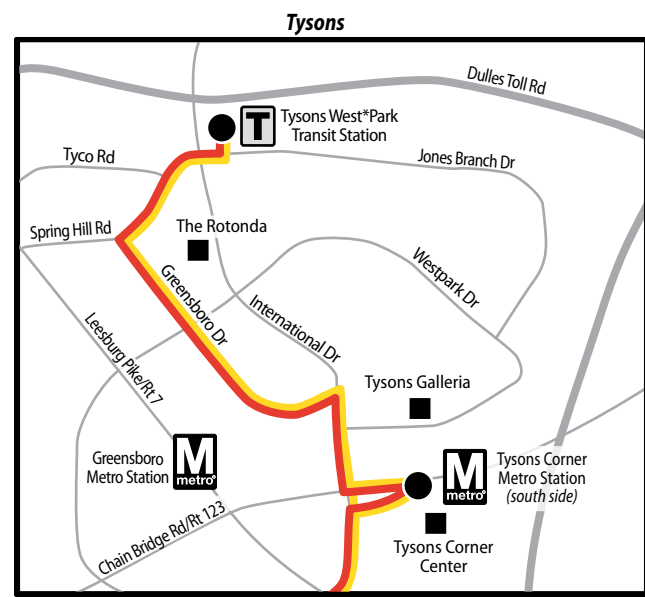

### ROUTE 401

Backlick – Gallows  
Northbound

### ROUTE 402

Backlick – Gallows  
Southbound

**LEGEND**

- Route 401 (Yellow line)
- Route 402 (Red line)
- Timepoint (Black dot)

 Dunn Loring  
Metro Station

Gallows Rd &  
Merry Oaks Ln

 Tysons Corner  
Metro Station  
(South side)

Tysons West\*Park  
Transit Station

# 402 BACKLICK – GALLOWES SOUTHBOUND

Tysons West\*Park  
Transit Station

 Tysons Corner  
Metro Station  
(South side)

Gallowes Rd &  
Merry Oaks Ln

 Dunn Loring  
Metro Station

INOVA Fairfax  
Hospital

Little River Tpk &  
Heritage Dr