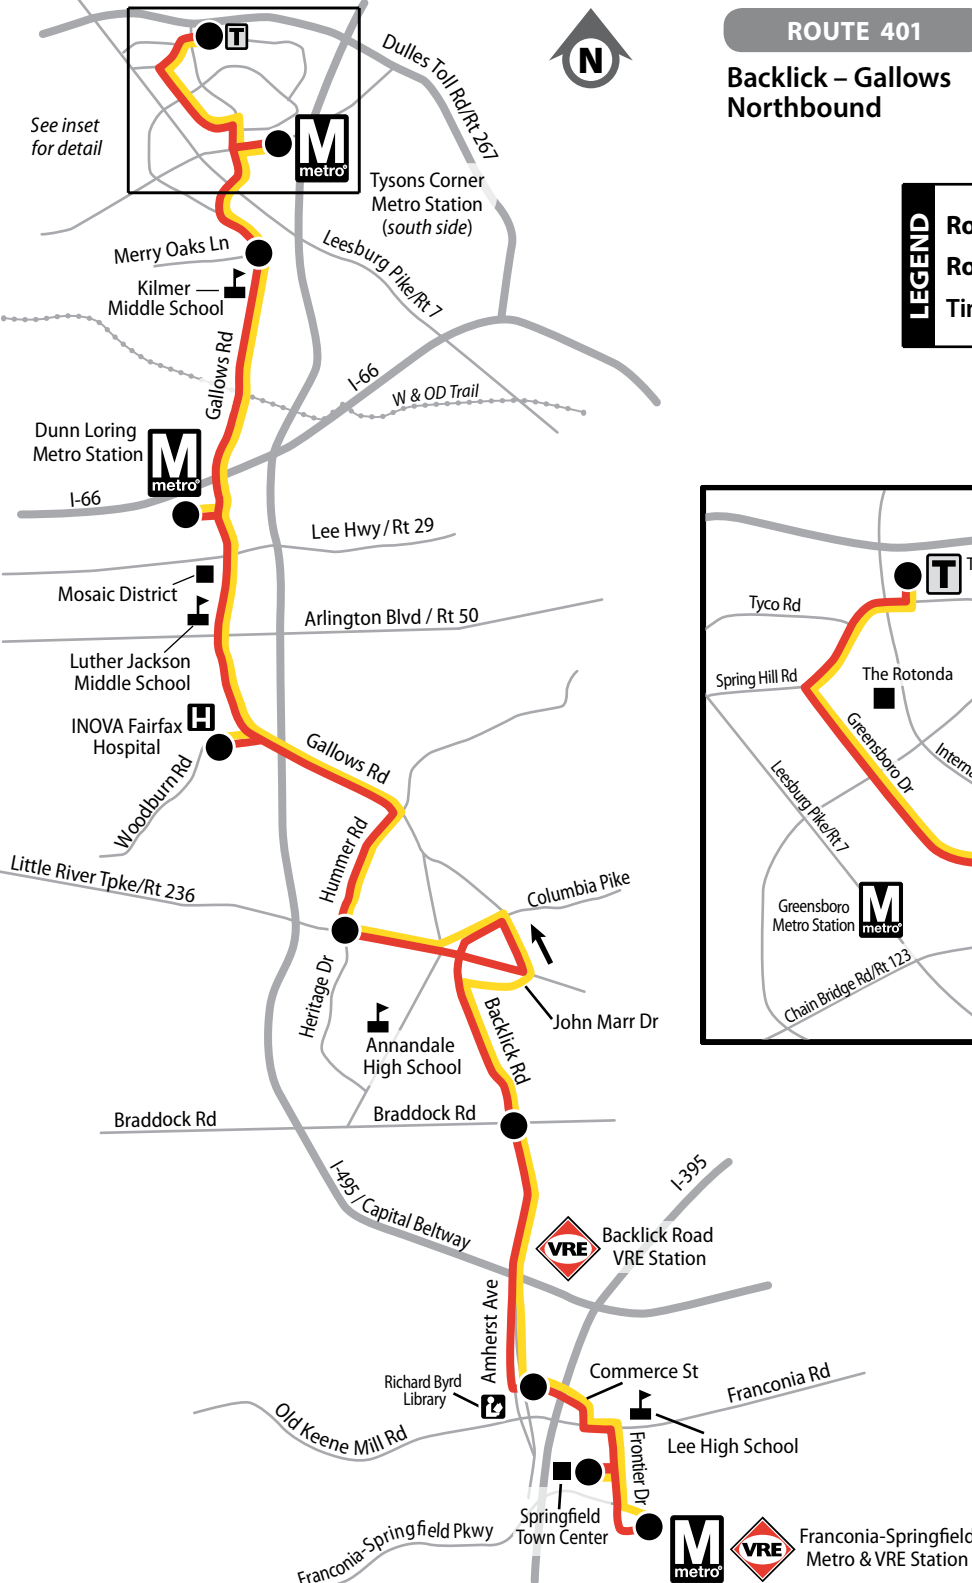

### ROUTE 401

Backlick – Gallows  
Northbound

### ROUTE 402

Backlick – Gallows  
Southbound

**LEGEND**

- Route 401 (Yellow line)
- Route 402 (Red line)
- Timepoint (Black dot)

# 401 BACKLICK - GALLOWS NORTHBOUND

 Franconia-Springfield  
Metro Station

Springfield  
Town Center

Commerce St &  
Backlick Rd

Backlick Rd &  
Braddock Rd

Little River Tpke &  
Hummer Rd

INOVA Fairfax  
Hospital

 Dunn Loring  
Metro Station

Gallows Rd &  
Merry Oaks Ln

 Tysons Corner  
Metro Station  
(South side)

Tysons West\*Park  
Transit Station