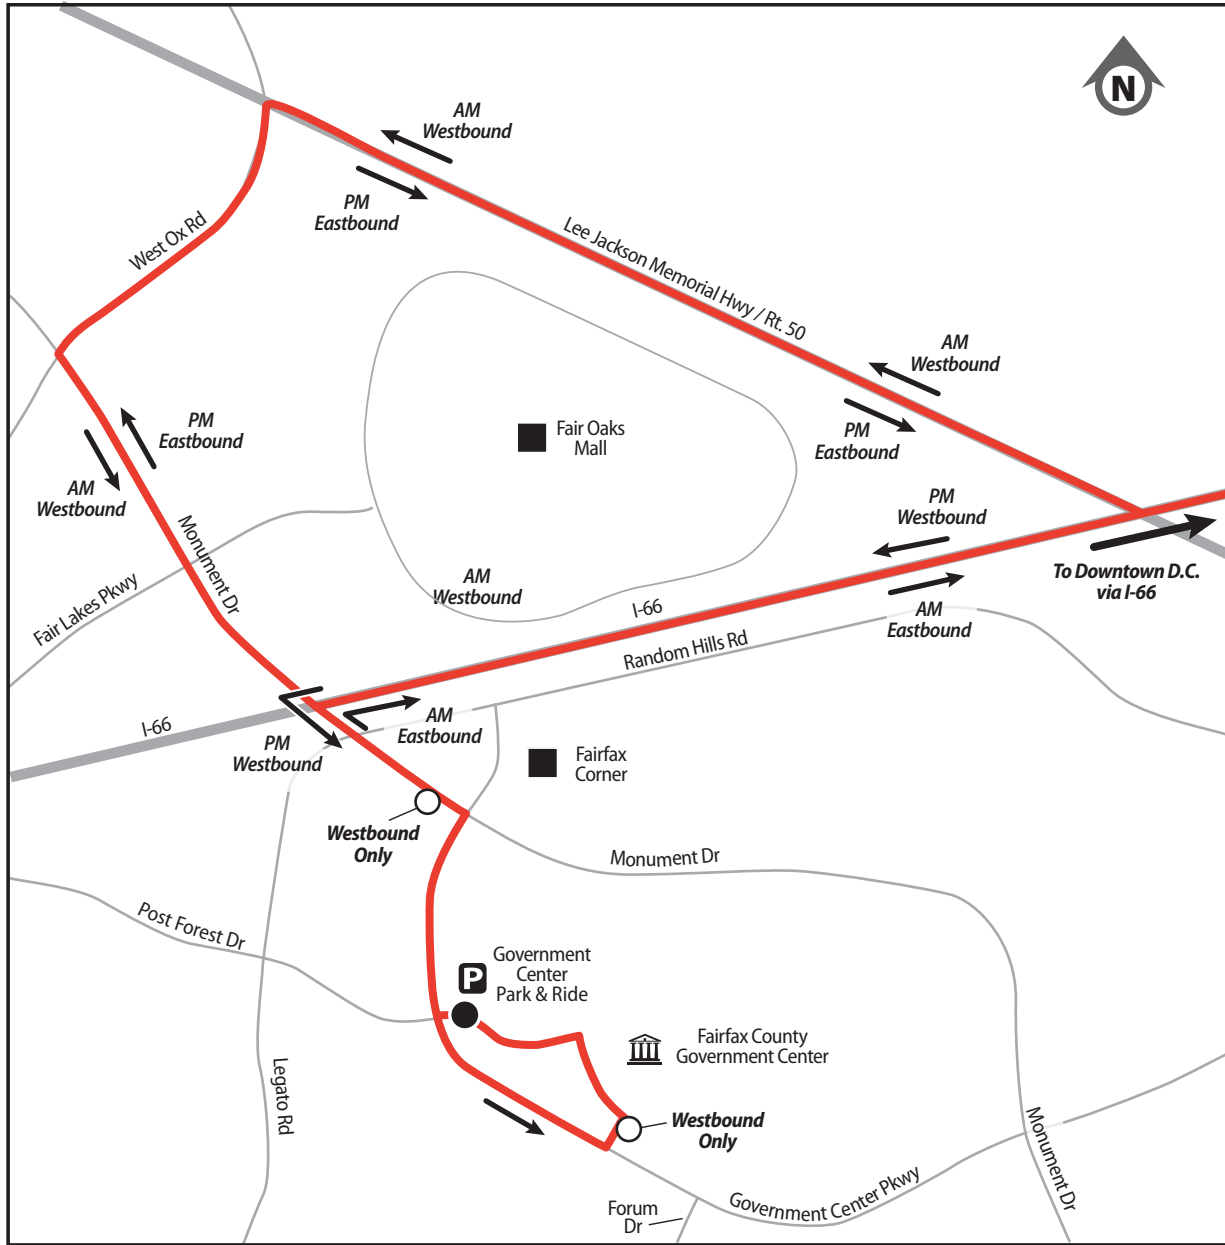

ROUTE 699

Government Center –
Downtown D.C.

LEGEND

- Route 699 —
- Timepoint ●
- Bus Stop ○

This route is supported by the Commuter Choice program and I-66 toll revenues.

- Use exact fare; drivers do not carry change.
- Smoking, eating, drinking, and littering are strictly prohibited.
- Strollers must be folded.
- Use earphones with audio and video devices.
- Service animals are permitted on the bus. Other small animals are permitted only if transported in a closed pet carrier.

All Fairfax Connector buses are wheelchair accessible.