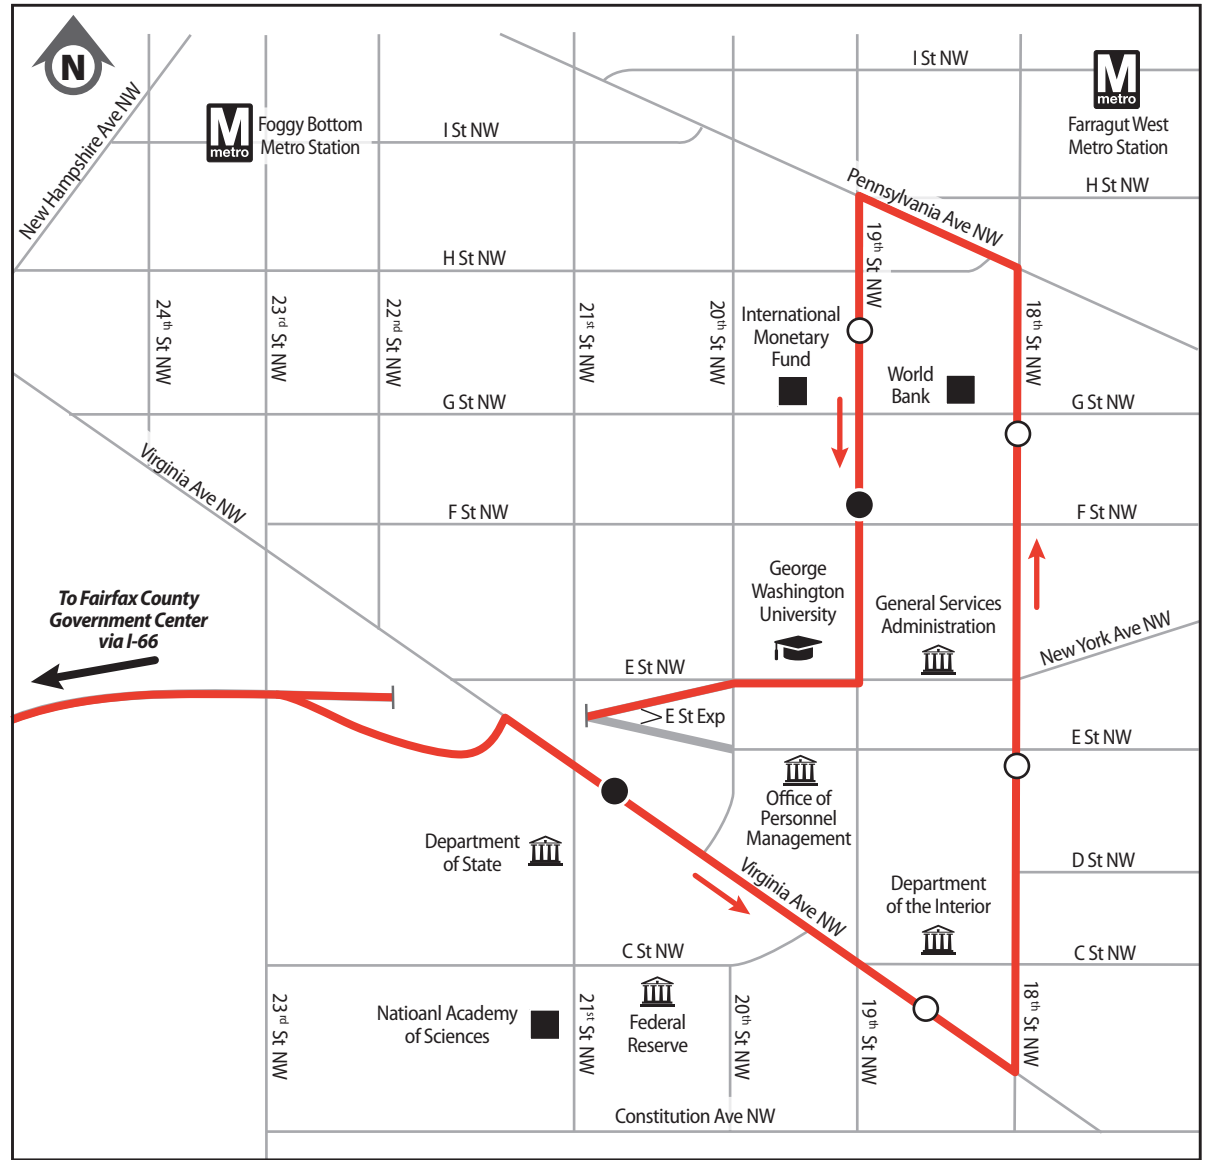

19th St NW &  
F St NW

Fairfax County  
Government Center  
Park & Ride

Fairfax County  
Government Center  
Park & Ride

Virginia Ave NW &  
21st St NW

**Weekday – AM Eastbound Service ☀**

**Weekday – AM Westbound Service ☀**

**Weekday – PM Westbound Service 🌙**

**Weekday – PM Eastbound Service 🌙**

5:40	6:15	6:24
5:55	6:31	6:40
6:10	6:48	6:57
6:25	7:03	7:12
6:40	7:20	7:29
6:55	7:40	7:50
7:10	7:55	8:05
7:25	8:07	8:18
7:40	8:22	8:33
7:55	8:40	8:51
8:10	8:54	9:05
8:30	9:12	9:22
8:50	9:32	9:42

6:25	7:00
6:41	7:16
6:58	7:33
7:13	7:48
7:30	8:05
7:51	8:26

3:35	3:45	4:19
3:50	4:00	4:34
4:05	4:15	4:49
4:20	4:30	5:04
4:35	4:45	5:19
4:50	5:01	5:40
5:05	5:16	5:59
5:20	5:31	6:14
5:35	5:45	6:24
5:50	6:00	6:39
6:05	6:15	6:51
6:25	6:35	7:10
6:45	6:55	7:30

4:32	5:17
4:47	5:32
5:02	5:47
5:17	6:02
5:37	6:22
5:57	6:42

**ROUTE 699**

Government Center –  
Downtown D.C.

**LEGEND**

- Route 699 —
- Timepoint ●
- Bus Stop ○

This route is supported by the Commuter Choice program and I-66 toll revenues.