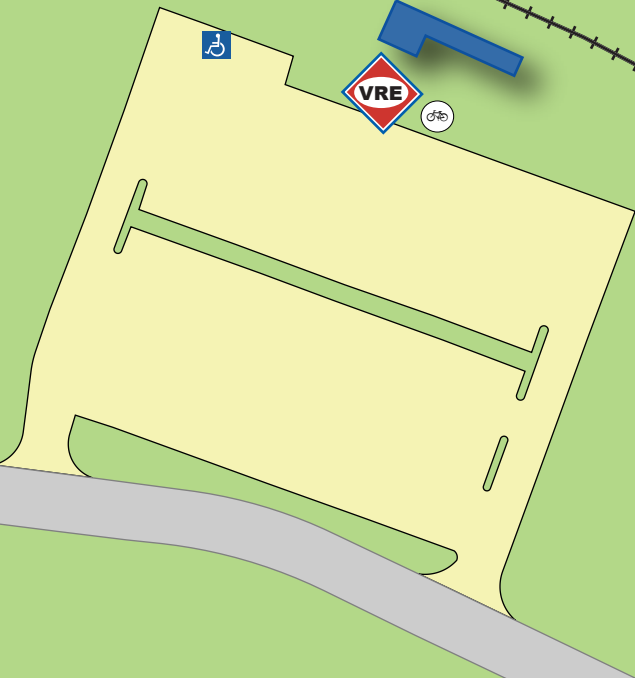

VRE BACKLICK ROAD STATION

VRE; 220 spaces available

Edsall Rd ↑

Backlick Rd

A

Hechinger Dr

B

Old Keene Mill Rd Rd ↓

I-495 Inner Loop

I-495 Outer Loop

Bus Bay Listing

- A** Fairfax Connector 322, 401, Metrobus 18E
- B** Fairfax Connector 321, 402, Metrobus 18E

 Entrance to VRE

 Commuter Parking

 ADA Parking (5)

 Bicycle Racks (6)